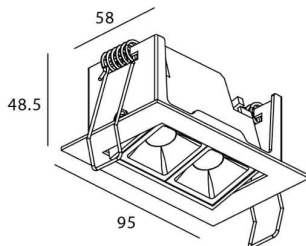

STAR-A Smart

Lavov Downlights from the family Star-A ,power 4 W and CRI 90 with an optic 30 degrees made in Die Cast Aluminum finished in White with a real lumen output of 240lm and an efficiency of 60lm/W WIRELESS DIMMABLE .

Item code	86.DS31.2429.01
Product type	Indoor
Category	Downlights
Family	STAR
Subfamily	STAR-A Smart
Pictograms	

Scheme

Product	
Real power (W)	4
Real luminous flux (Lm)	240
Luminous efficiency (Lm/W)	60
Beam angle (°)	30
Life time (h)	50000 h L80B10
IP	20
Electrical class insulation	Clas II
Colour	White
Control gear	DALI+wireless Casambi
Flicker Free	Yes
Light source	LED
Type of LED	SMD
Colour temperature (K)	4000
Colour consistency (SDCM)	SDCM<3
CRI	80