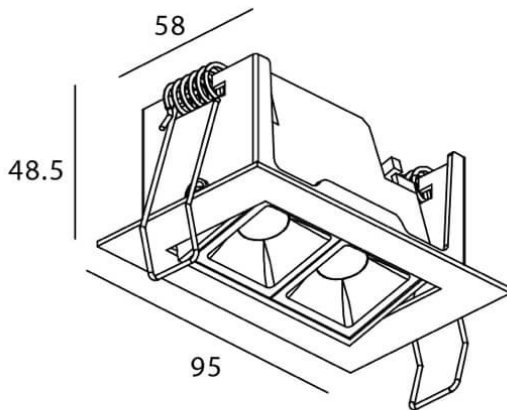

STAR-A Smart

Lavov Downlights from the family Star-A ,power 4 W and CRI 90 with an optic 30 degrees made in Die Cast Aluminum finished in White with a real lumen output of 240lm and an efficiency of 60lm/W WIRELESS DIMMABLE .

Scheme

Item code	86.DS31.2429.01
Product type	Indoor
Category	Downlights
Family	STAR
Subfamily	STAR-A Smart
Pictograms	

Product	
Real power (W)	4
Real luminous flux (Lm)	240
Luminous efficiency (Lm/W)	60
Beam angle (º)	30
Life time (h)	50000 h L80B10
IP	20
Electrical class insulation	Clas II
Colour	White
Control gear	DALI+wireless Casambi
Flicker Free	Yes
Light source	LED
Type of LED	SMD
Colour temperature (K)	4000
Colour consistency (SDCM)	SDCM<3
CRI	80