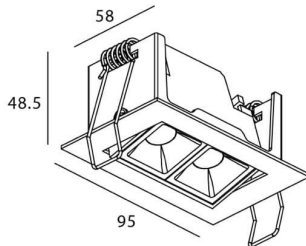

STAR-A Smart

Lavov Downlights from the family Star-A ,power 4 W and CRI 90 with an optic 30 degrees made in Die Cast Aluminum finished in White with a real lumen output of 240lm and an efficiency of 60lm/W WIRELESS DIMMABLE .

Item code	86.DS31.2429.01
Product type	Indoor
Category	Downlights
Family	STAR
Subfamily	STAR-A Smart
Pictograms	

Scheme

Product	
Real power (W)	4
Real luminous flux (Lm)	240
Luminous efficiency (Lm/W)	60
Beam angle (°)	30
Life time (h)	50000 h L80B10
IP	20
Electrical class insulation	Clas II
Colour	White
Control gear	DALI+wireless Casambi
Flicker Free	Yes
Light source	LED
Type of LED	SMD
Colour temperature (K)	4000
Colour consistency (SDCM)	SDCM<3
CRI	80