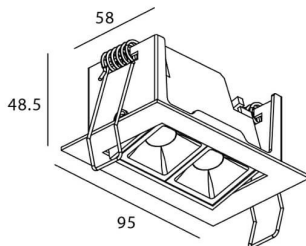

### STAR-A Smart

Lavov Downlights from the family Star-A ,power 4 W and CRI 90 with an optic 30 degrees made in Die Cast Aluminum finished in White with a real lumen output of 240lm and an efficiency of 60lm/W WIRELESS DIMMABLE .

### Scheme

|                             |                       |
|-----------------------------|-----------------------|
| Product                     |                       |
| Real power (W)              | 4                     |
| Real luminous flux (Lm)     | 240                   |
| Luminous efficiency (Lm/W)  | 60                    |
| Beam angle (°)              | 30                    |
| Life time (h)               | 50000 h L80B10        |
| IP                          | 20                    |
| Electrical class insulation | Clas II               |
| Colour                      | White                 |
| Control gear                | DALI+wireless Casambi |
| Flicker Free                | Yes                   |
| Light source                | LED                   |
| Type of LED                 | SMD                   |
| Colour temperature (K)      | 4000                  |
| Colour consistency (SDCM)   | SDCM<3                |
| CRI                         | 80                    |