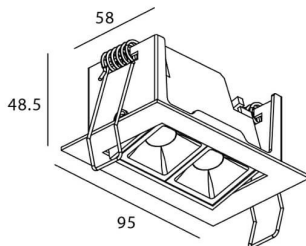

### STAR-A Smart

Lavov Downlights from the family Star-A ,power 4 W and CRI 90 with an optic 30 degrees made in Die Cast Aluminum finished in black with a real lumen output of 240lm and an efficiency of 60lm/W WIRELESS DIMMABLE .

### Scheme

Product	
Real power (W)	4
Real luminous flux (Lm)	240
Luminous efficiency (Lm/W)	60
Beam angle (°)	30
Life time (h)	50000 h L80B10
IP	20
Electrical class insulation	Clas II
Colour	black
Control gear	DALI+wireless Casambi
Flicker Free	Yes
Light source	LED
Type of LED	SMD
Colour temperature (K)	4000
Colour consistency (SDCM)	SDCM<3
CRI	80