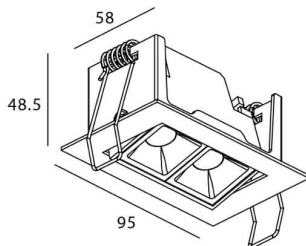

STAR-A Smart

Lavov Downlights from the family Star-A ,power 4 W and CRI 90 with an optic 30 degrees made in Die Cast Aluminum finished in black with a real lumen output of 240lm and an efficiency of 60lm/W WIRELESS DIMMABLE .

Item code	86.DS31.2429.02
Product type	Indoor
Category	Downlights
Family	STAR
Subfamily	STAR-A Smart
Pictograms	

Scheme

Product	
Real power (W)	4
Real luminous flux (Lm)	240
Luminous efficiency (Lm/W)	60
Beam angle (°)	30
Life time (h)	50000 h L80B10
IP	20
Electrical class insulation	Clas II
Colour	black
Control gear	DALI+wireless Casambi
Flicker Free	Yes
Light source	LED
Type of LED	SMD
Colour temperature (K)	4000
Colour consistency (SDCM)	SDCM<3
CRI	80