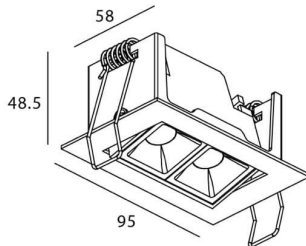

STAR-A Smart

Lavov Downlights from the family Star-A ,power 4 W and CRI 90 with an optic 30 degrees made in Die Cast Aluminum finished in black with a real lumen output of 240lm and an efficiency of 60lm/W WIRELESS DIMMABLE .

Item code	86.DS31.2429.02
Product type	Indoor
Category	Downlights
Family	STAR
Subfamily	STAR-A Smart
Pictograms	

Scheme

Product	
Real power (W)	4
Real luminous flux (Lm)	240
Luminous efficiency (Lm/W)	60
Beam angle (°)	30
Life time (h)	50000 h L80B10
IP	20
Electrical class insulation	Clas II
Colour	black
Control gear	DALI+wireless Casambi
Flicker Free	Yes
Light source	LED
Type of LED	SMD
Colour temperature (K)	4000
Colour consistency (SDCM)	SDCM<3
CRI	80