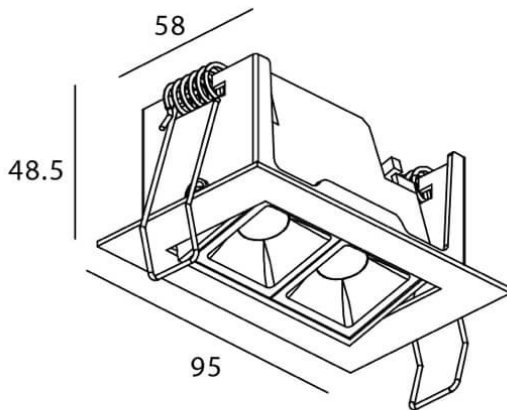

STAR-A Smart

Lavov Downlights from the family Star-A ,power 4 W and CRI 90 with an optic 30 degrees made in Die Cast Aluminum finished in black with a real lumen output of 240lm and an efficiency of 60lm/W WIRELESS DIMMABLE .

Scheme

Item code	86.DS31.2429.02
Product type	Indoor
Category	Downlights
Family	STAR
Subfamily	STAR-A Smart
Pictograms	

Product	
Real power (W)	4
Real luminous flux (Lm)	240
Luminous efficiency (Lm/W)	60
Beam angle (°)	30
Life time (h)	50000 h L80B10
IP	20
Electrical class insulation	Clas II
Colour	black
Control gear	DALI+wireless Casambi
Flicker Free	Yes
Light source	LED
Type of LED	SMD
Colour temperature (K)	4000
Colour consistency (SDCM)	SDCM3
CRI	80