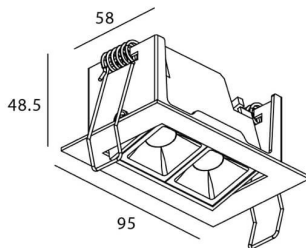

Scheme

Product	
Real power (W)	4
Real luminous flux (Lm)	240
Luminous efficiency (Lm/W)	60
Beam angle (°)	45
Life time (h)	50000 h L80B10
IP	20
Electrical class insulation	Clas II
Colour	White
Control gear	DALI+wireless Casambi
Flicker Free	Yes
Light source	LED
Type of LED	SMD
Colour temperature (K)	4000
Colour consistency (SDCM)	SDCM<3
CRI	80