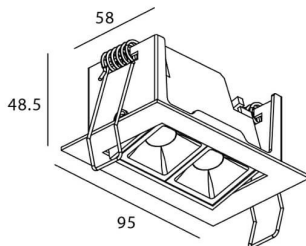

STAR-A Smart

Lavov Downlights from the family Star-A ,power 4 W and CRI 90 with an optic 45 degrees made in Die Cast Aluminum finished in White with a real lumen output of 240lm and an efficiency of 60lm/W WIRELESS DIMMABLE .

Item code	86.DS31.2439.01
Product type	Indoor
Category	Downlights
Family	STAR
Subfamily	STAR-A Smart
Pictograms	

Scheme

Product	
Real power (W)	4
Real luminous flux (Lm)	240
Luminous efficiency (Lm/W)	60
Beam angle (°)	45
Life time (h)	50000 h L80B10
IP	20
Electrical class insulation	Clas II
Colour	White
Control gear	DALI+wireless Casambi
Flicker Free	Yes
Light source	LED
Type of LED	SMD
Colour temperature (K)	4000
Colour consistency (SDCM)	SDCM<3
CRI	80