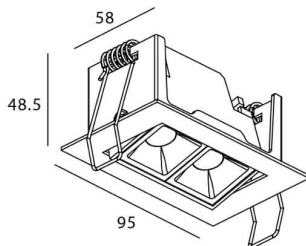

STAR-A Smart

Lavov Downlights from the family Star-A ,power 4 W and CRI 90 with an optic 45 degrees made in Die Cast Aluminum finished in White with a real lumen output of 240lm and an efficiency of 60lm/W WIRELESS DIMMABLE .

| | |
|--------------|-----------------|
| Item code | 86.DS31.2439.01 |
| Product type | Indoor |
| Category | Downlights |
| Family | STAR |
| Subfamily | STAR-A Smart |
| Pictograms | |

Scheme

| | |
|-----------------------------|-----------------------|
| Product | |
| Real power (W) | 4 |
| Real luminous flux (Lm) | 240 |
| Luminous efficiency (Lm/W) | 60 |
| Beam angle (°) | 45 |
| Life time (h) | 50000 h L80B10 |
| IP | 20 |
| Electrical class insulation | Clas II |
| Colour | White |
| Control gear | DALI+wireless Casambi |
| Flicker Free | Yes |
| Light source | LED |
| Type of LED | SMD |
| Colour temperature (K) | 4000 |
| Colour consistency (SDCM) | SDCM<3 |
| CRI | 80 |