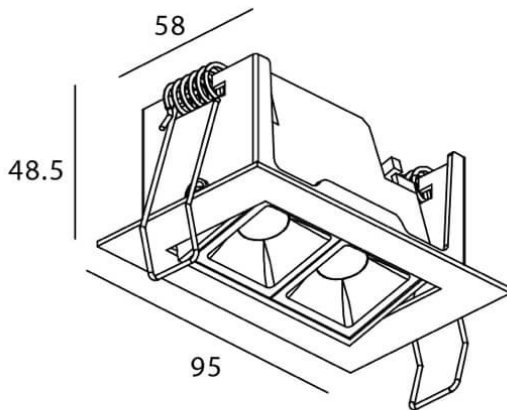

STAR-A Smart

Lavov Downlights from the family Star-A ,power 4 W and CRI 90 with an optic 45 degrees made in Die Cast Aluminum finished in White with a real lumen output of 240lm and an efficiency of 60lm/W WIRELESS DIMMABLE .

Scheme

Item code	86.DS31.2439.01
Product type	Indoor
Category	Downlights
Family	STAR
Subfamily	STAR-A Smart
Pictograms	

Product	
Real power (W)	4
Real luminous flux (Lm)	240
Luminous efficiency (Lm/W)	60
Beam angle (º)	45
Life time (h)	50000 h L80B10
IP	20
Electrical class insulation	Clas II
Colour	White
Control gear	DALI+wireless Casambi
Flicker Free	Yes
Light source	LED
Type of LED	SMD
Colour temperature (K)	4000
Colour consistency (SDCM)	SDCM<3
CRI	80