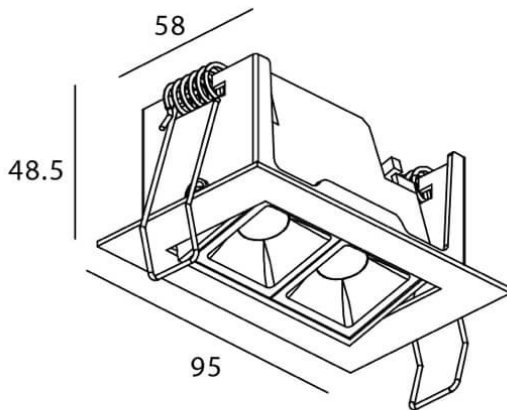

STAR-A Smart

Lavov Downlights from the family Star-A ,power 4 W and CRI 90 with an optic 45 degrees made in Die Cast Aluminum finished in black with a real lumen output of 240lm and an efficiency of 60lm/W WIRELESS DIMMABLE .

Scheme

Item code	86.DS31.2439.02
Product type	Indoor
Category	Downlights
Family	STAR
Subfamily	STAR-A Smart
Pictograms	

Product	
Real power (W)	4
Real luminous flux (Lm)	240
Luminous efficiency (Lm/W)	60
Beam angle (°)	45
Life time (h)	50000 h L80B10
IP	20
Electrical class insulation	Clas II
Colour	black
Control gear	DALI+wireless Casambi
Flicker Free	Yes
Light source	LED
Type of LED	SMD
Colour temperature (K)	4000
Colour consistency (SDCM)	SDCM3
CRI	80