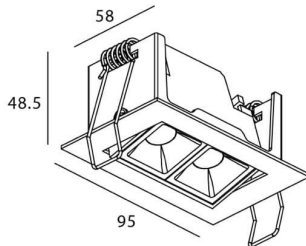

### STAR-A Smart

Lavov Downlights from the family Star-A ,power 4 W and CRI 90 with an optic 45 degrees made in Die Cast Aluminum finished in black with a real lumen output of 240lm and an efficiency of 60lm/W WIRELESS DIMMABLE .

### Scheme

<b>Product</b>	
Real power (W)	4
Real luminous flux (Lm)	240
Luminous efficiency (Lm/W)	60
Beam angle (°)	45
Life time (h)	50000 h L80B10
IP	20
Electrical class insulation	Clas II
Colour	black
Control gear	DALI+wireless Casambi
Flicker Free	Yes
Light source	LED
Type of LED	SMD
Colour temperature (K)	4000
Colour consistency (SDCM)	SDCM<3
CRI	80