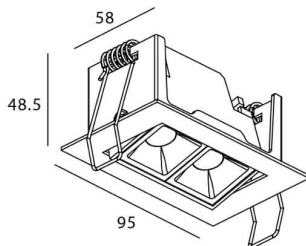

STAR-A Smart

Lavov Downlights from the family Star-A ,power 4 W and CRI 90 with an optic 45 degrees made in Die Cast Aluminum finished in black with a real lumen output of 240lm and an efficiency of 60lm/W WIRELESS DIMMABLE .

Item code	86.DS31.2439.02
Product type	Indoor
Category	Downlights
Family	STAR
Subfamily	STAR-A Smart
Pictograms	

Scheme

Product	
Real power (W)	4
Real luminous flux (Lm)	240
Luminous efficiency (Lm/W)	60
Beam angle (°)	45
Life time (h)	50000 h L80B10
IP	20
Electrical class insulation	Clas II
Colour	black
Control gear	DALI+wireless Casambi
Flicker Free	Yes
Light source	LED
Type of LED	SMD
Colour temperature (K)	4000
Colour consistency (SDCM)	SDCM<3
CRI	80