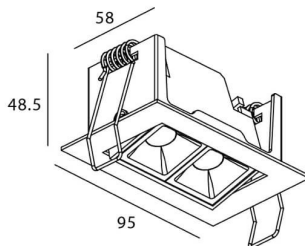

STAR-A Smart

Lavov Downlights from the family Star-A ,power 4 W and CRI 90 with an optic 45 degrees made in Die Cast Aluminum finished in black with a real lumen output of 240lm and an efficiency of 60lm/W WIRELESS DIMMABLE .

Item code	86.DS31.2439.02
Product type	Indoor
Category	Downlights
Family	STAR
Subfamily	STAR-A Smart
Pictograms	

Scheme

Product	
Real power (W)	4
Real luminous flux (Lm)	240
Luminous efficiency (Lm/W)	60
Beam angle (°)	45
Life time (h)	50000 h L80B10
IP	20
Electrical class insulation	Clas II
Colour	black
Control gear	DALI+wireless Casambi
Flicker Free	Yes
Light source	LED
Type of LED	SMD
Colour temperature (K)	4000
Colour consistency (SDCM)	SDCM<3
CRI	80