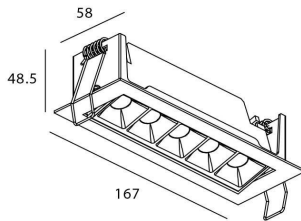

STAR-A Smart

Lavov Downlights from the family Star-A ,power 10 W and CRI 90 with an optic 15 degrees made in Die Cast Aluminum finished in black with a real lumen output of 540lm and an efficiency of 54lm/W WIRELESS DIMMABLE .

Item code	86.DS31.3319.02
Product type	Indoor
Category	Downlights
Family	STAR
Subfamily	STAR-A Smart
Pictograms	

Scheme

Product	
Real power (W)	10
Real luminous flux (Lm)	540
Luminous efficiency (Lm/W)	54
Beam angle (°)	15
Life time (h)	50000 h L80B10
IP	20
Electrical class insulation	Clas II
Colour	black
Control gear	DALI+wireless Casambi
Flicker Free	Yes
Light source	LED
Type of LED	SMD
Colour temperature (K)	3000
Colour consistency (SDCM)	SDCM<3
CRI	80