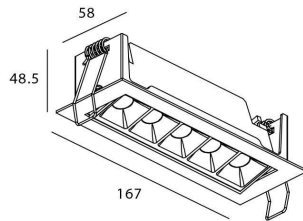

STAR-A Smart

Lavov Downlights from the family Star-A ,power 10 W and CRI 90 with an optic 15 degrees made in Die Cast Aluminum finished in black with a real lumen output of 540lm and an efficiency of 54lm/W WIRELESS DIMMABLE .

Item code	86.DS31.3319.02
Product type	Indoor
Category	Downlights
Family	STAR
Subfamily	STAR-A Smart
Pictograms	

Scheme

Product	
Real power (W)	10
Real luminous flux (Lm)	540
Luminous efficiency (Lm/W)	54
Beam angle (°)	15
Life time (h)	50000 h L80B10
IP	20
Electrical class insulation	Clas II
Colour	black
Control gear	DALI+wireless Casambi
Flicker Free	Yes
Light source	LED
Type of LED	SMD
Colour temperature (K)	3000
Colour consistency (SDCM)	SDCM<3
CRI	80