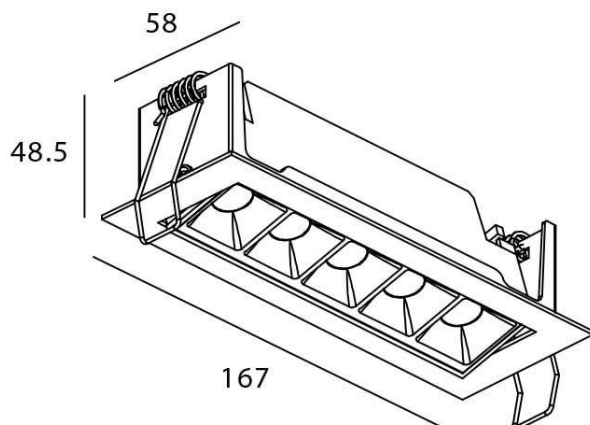

STAR-A Smart

Lavov Downlights from the family Star-A ,power 10 W and CRI 90 with an optic 30 degrees made in Die Cast Aluminum finished in White with a real lumen output of 540lm and an efficiency of 54lm/W WIRELESS DIMMABLE .

Item code	86.DS31.3329.01
Product type	Indoor
Category	Downlights
Family	STAR
Subfamily	STAR-A Smart
Pictograms	

Scheme

Product	
Real power (W)	10
Real luminous flux (Lm)	540
Luminous efficiency (Lm/W)	54
Beam angle (°)	30
Life time (h)	50000 h L80B10
IP	20
Electrical class insulation	Clas II
Colour	White
Control gear	DALI+wireless Casambi
Flicker Free	Yes
Light source	LED
Type of LED	SMD
Colour temperature (K)	3000
Colour consistency (SDCM)	SDCM<3
CRI	80