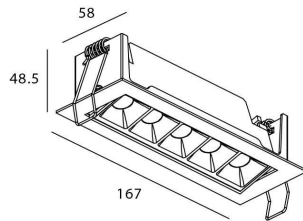

### Product

**Real power (W)** 10

**Real luminous flux (Lm)** 540

**Luminous efficiency (Lm/W)** 54

**Beam angle (°)** 30

**Life time (h)** 50000 h L80B10

**IP** 20

**Electrical class insulation** Clas II