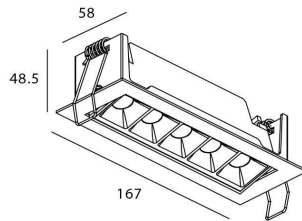

### STAR-A Smart

Lavov Downlights from the family Star-A ,power 10 W and CRI 90 with an optic 30 degrees made in Die Cast Aluminum finished in White with a real lumen output of 540lm and an efficiency of 54lm/W WIRELESS DIMMABLE .

### Scheme

Product	
Real power (W)	10
Real luminous flux (Lm)	540
Luminous efficiency (Lm/W)	54
Beam angle (°)	30
Life time (h)	50000 h L80B10
IP	20
Electrical class insulation	Clas II
Colour	White
Control gear	DALI+wireless Casambi
Flicker Free	Yes
Light source	LED
Type of LED	SMD
Colour temperature (K)	3000
Colour consistency (SDCM)	SDCM<3
CRI	80