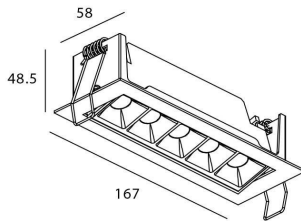

### STAR-A Smart

Lavov Downlights from the family Star-A ,power 10 W and CRI 90 with an optic 30 degrees made in Die Cast Aluminum finished in black with a real lumen output of 540lm and an efficiency of 54lm/W WIRELESS DIMMABLE .

### Scheme

Product	
Real power (W)	10
Real luminous flux (Lm)	540
Luminous efficiency (Lm/W)	54
Beam angle (°)	30
Life time (h)	50000 h L80B10
IP	20
Electrical class insulation	Clas II
Colour	black
Control gear	DALI+wireless Casambi
Flicker Free	Yes
Light source	LED
Type of LED	SMD
Colour temperature (K)	3000
Colour consistency (SDCM)	SDCM<3
CRI	80