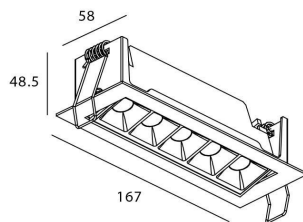

STAR-A Smart

Lavov Downlights from the family Star-A ,power 10 W and CRI 90 with an optic 45 degrees made in Die Cast Aluminum finished in White with a real lumen output of 540lm and an efficiency of 54lm/W WIRELESS DIMMABLE .

Item code	86.DS31.3339.01
Product type	Indoor
Category	Downlights
Family	STAR
Subfamily	STAR-A Smart
Pictograms	

Scheme

Product	
Real power (W)	10
Real luminous flux (Lm)	540
Luminous efficiency (Lm/W)	54
Beam angle (°)	45
Life time (h)	50000 h L80B10
IP	20
Electrical class insulation	Clas II
Colour	White
Control gear	DALI+wireless Casambi
Flicker Free	Yes
Light source	LED
Type of LED	SMD
Colour temperature (K)	3000
Colour consistency (SDCM)	SDCM<3
CRI	80