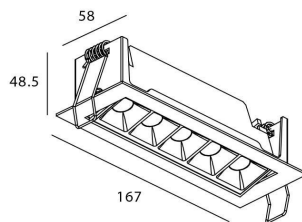

STAR-A Smart

Lavov Downlights from the family Star-A ,power 10 W and CRI 90 with an optic 45 degrees made in Die Cast Aluminum finished in black with a real lumen output of 540lm and an efficiency of 54lm/W WIRELESS DIMMABLE .

Item code	86.DS31.3339.02
Product type	Indoor
Category	Downlights
Family	STAR
Subfamily	STAR-A Smart
Pictograms	

Scheme

Product	
Real power (W)	10
Real luminous flux (Lm)	540
Luminous efficiency (Lm/W)	54
Beam angle (°)	45
Life time (h)	50000 h L80B10
IP	20
Electrical class insulation	Clas II
Colour	black
Control gear	DALI+wireless Casambi
Flicker Free	Yes
Light source	LED
Type of LED	SMD
Colour temperature (K)	3000
Colour consistency (SDCM)	SDCM<3
CRI	80