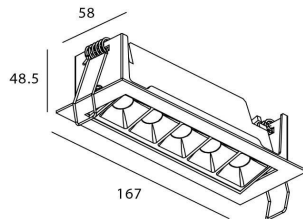

Scheme

Product

Real power (W) 10

Real luminous flux (Lm) 540

Luminous efficiency (Lm/W) 54

Beam angle (°) Wall Washer

Life time (h) 50000 h L80B10

IP 20

Electrical class insulation Clas II

Colour White

Control gear DALI+wireless Casambi

Flicker Free Yes

Light source LED

Type of LED SMD

Colour temperature (K) 4000

Colour consistency (SDCM) SDCM<3

CRI 80