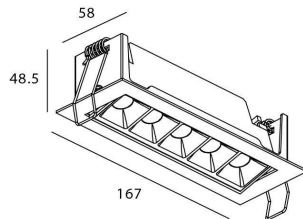

### Product

**Real power (W)** 10

**Real luminous flux (Lm)** 540

**Luminous efficiency (Lm/W)** 54

**Beam angle (°)** Wall Washer

**Life time (h)** 50000 h L80B10

**IP** 20

**Electrical class insulation** Clas II