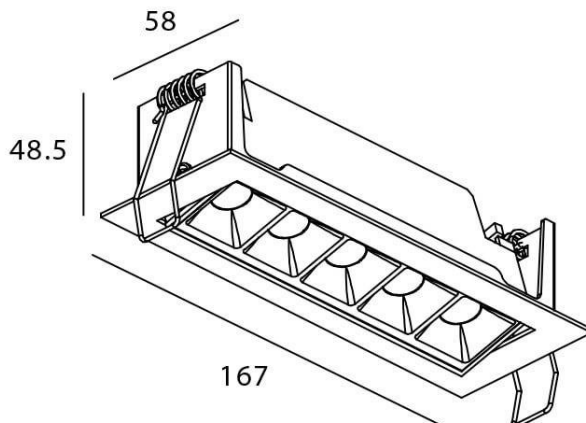

STAR-A Smart

Lavov Downlights from the family Star-A ,power 10 W and CRI 90 with an optic Wall Washer made in Die Cast Aluminum finished in White with a real lumen output of 540lm and an efficiency of 54lm/W WIRELESS DIMMABLE .

Item code	86.DS31.3349.01
Product type	Indoor
Category	Downlights
Family	STAR
Subfamily	STAR-A Smart
Pictograms	

Scheme

Product	
Real power (W)	10
Real luminous flux (Lm)	540
Luminous efficiency (Lm/W)	54
Beam angle (°)	Wall Washer
Life time (h)	50000 h L80B10
IP	20
Electrical class insulation	Clas II
Colour	White
Control gear	DALI+wireless Casambi
Flicker Free	Yes
Light source	LED
Type of LED	SMD
Colour temperature (K)	4000
Colour consistency (SDCM)	SDCM<3
CRI	80