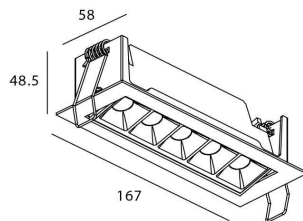

Scheme

Product

Real power (W) 10

Real luminous flux (Lm) 540

Luminous efficiency (Lm/W) 54

Beam angle (°) Wall Washer

Life time (h) 50000 h L80B10

IP 20

Electrical class insulation Clas II

Colour White

Control gear DALI+wireless Casambi

Flicker Free Yes

Light source LED

Type of LED SMD

Colour temperature (K) 4000

Colour consistency (SDCM) SDCM<3

CRI 80