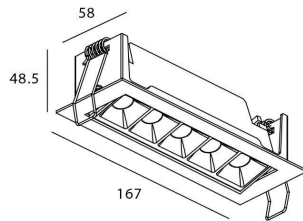

### STAR-A Smart

Lavov Downlights from the family Star-A ,power 10 W and CRI 90 with an optic Wall Washer made in Die Cast Aluminum finished in black with a real lumen output of 540lm and an efficiency of 54lm/W WIRELESS DIMMABLE .

### Scheme

Product	
Real power (W)	10
Real luminous flux (Lm)	540
Luminous efficiency (Lm/W)	54
Beam angle (°)	Wall Washer
Life time (h)	50000 h L80B10
IP	20
Electrical class insulation	Clas II
Colour	black
Control gear	DALI+wireless Casambi
Flicker Free	Yes
Light source	LED
Type of LED	SMD
Colour temperature (K)	4000
Colour consistency (SDCM)	SDCM<3
CRI	80