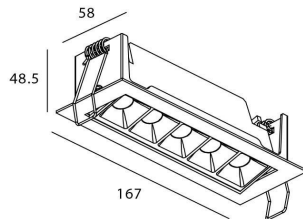

STAR-A Smart

Lavov Downlights from the family Star-A ,power 10 W and CRI 90 with an optic Wall Washer made in Die Cast Aluminum finished in black with a real lumen output of 540lm and an efficiency of 54lm/W WIRELESS DIMMABLE .

Item code	86.DS31.3349.02
Product type	Indoor
Category	Downlights
Family	STAR
Subfamily	STAR-A Smart
Pictograms	

Scheme

Product	
Real power (W)	10
Real luminous flux (Lm)	540
Luminous efficiency (Lm/W)	54
Beam angle (°)	Wall Washer
Life time (h)	50000 h L80B10
IP	20
Electrical class insulation	Clas II
Colour	black
Control gear	DALI+wireless Casambi
Flicker Free	Yes
Light source	LED
Type of LED	SMD
Colour temperature (K)	4000
Colour consistency (SDCM)	SDCM<3
CRI	80