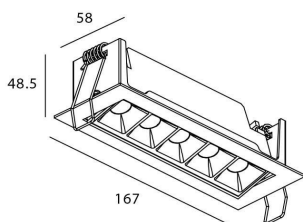

STAR-A Smart

Lavov Downlights from the family Star-A ,power 10 W and CRI 90 with an optic 15 degrees made in Die Cast Aluminum finished in White with a real lumen output of 540lm and an efficiency of 54lm/W WIRELESS DIMMABLE .

Item code	86.DS31.3419.01
Product type	Indoor
Category	Downlights
Family	STAR
Subfamily	STAR-A Smart

Pictograms

Scheme

Product

Real power (W)	10
Real luminous flux (Lm)	540
Luminous efficiency (Lm/W)	54
Beam angle (°)	15
Life time (h)	50000 h L80B10
IP	20
Electrical class insulation	Clas II
Colour	White
Control gear	DALI+wireless Casambi
Flicker Free	Yes
Light source	LED
Type of LED	SMD
Colour temperature (K)	4000
Colour consistency (SDCM)	SDCM<3
CRI	80