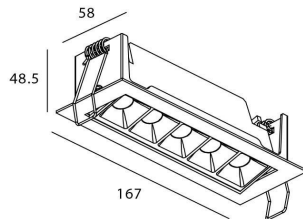

STAR-A Smart

Lavov Downlights from the family Star-A ,power 10 W and CRI 90 with an optic 15 degrees made in Die Cast Aluminum finished in black with a real lumen output of 540lm and an efficiency of 54lm/W WIRELESS DIMMABLE .

Item code	86.DS31.3419.02
Product type	Indoor
Category	Downlights
Family	STAR
Subfamily	STAR-A Smart
Pictograms	

Scheme

Product	
Real power (W)	10
Real luminous flux (Lm)	540
Luminous efficiency (Lm/W)	54
Beam angle (°)	15
Life time (h)	50000 h L80B10
IP	20
Electrical class insulation	Clas II
Colour	black
Control gear	DALI+wireless Casambi
Flicker Free	Yes
Light source	LED
Type of LED	SMD
Colour temperature (K)	4000
Colour consistency (SDCM)	SDCM<3
CRI	80