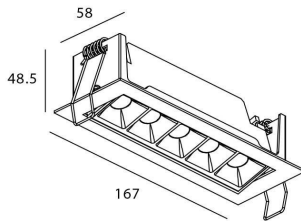

### STAR-A Smart

Lavov Downlights from the family Star-A ,power 10 W and CRI 90 with an optic 30 degrees made in Die Cast Aluminum finished in White with a real lumen output of 540lm and an efficiency of 54lm/W WIRELESS DIMMABLE .

### Scheme

<b>Product</b>	
<b>Real power (W)</b>	<b>10</b>
<b>Real luminous flux (Lm)</b>	<b>540</b>
<b>Luminous efficiency (Lm/W)</b>	<b>54</b>
<b>Beam angle (°)</b>	<b>30</b>
<b>Life time (h)</b>	<b>50000 h L80B10</b>
<b>IP</b>	<b>20</b>
<b>Electrical class insulation</b>	<b>Clas II</b>
<b>Colour</b>	<b>White</b>
<b>Control gear</b>	<b>DALI+wireless Casambi</b>
<b>Flicker Free</b>	<b>Yes</b>
<b>Light source</b>	<b>LED</b>
<b>Type of LED</b>	<b>SMD</b>
<b>Colour temperature (K)</b>	<b>4000</b>
<b>Colour consistency (SDCM)</b>	<b>SDCM&lt;3</b>
<b>CRI</b>	<b>80</b>