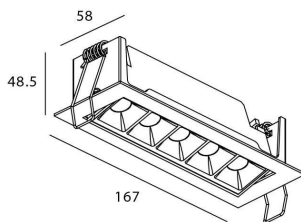

STAR-A Smart

Lavov Downlights from the family Star-A ,power 10 W and CRI 90 with an optic 30 degrees made in Die Cast Aluminum finished in White with a real lumen output of 540lm and an efficiency of 54lm/W WIRELESS DIMMABLE .

Item code	86.DS31.3429.01
Product type	Indoor
Category	Downlights
Family	STAR
Subfamily	STAR-A Smart
Pictograms	

Scheme

Product	
Real power (W)	10
Real luminous flux (Lm)	540
Luminous efficiency (Lm/W)	54
Beam angle (°)	30
Life time (h)	50000 h L80B10
IP	20
Electrical class insulation	Clas II
Colour	White
Control gear	DALI+wireless Casambi
Flicker Free	Yes
Light source	LED
Type of LED	SMD
Colour temperature (K)	4000
Colour consistency (SDCM)	SDCM<3
CRI	80