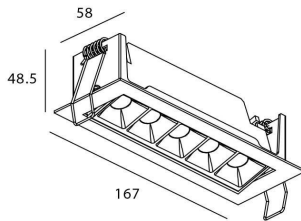

STAR-A Smart

Lavov Downlights from the family Star-A ,power 10 W and CRI 90 with an optic 30 degrees made in Die Cast Aluminum finished in White with a real lumen output of 540lm and an efficiency of 54lm/W WIRELESS DIMMABLE .

Item code	86.DS31.3429.01
Product type	Indoor
Category	Downlights
Family	STAR
Subfamily	STAR-A Smart
Pictograms	

Scheme

Product	
Real power (W)	10
Real luminous flux (Lm)	540
Luminous efficiency (Lm/W)	54
Beam angle (°)	30
Life time (h)	50000 h L80B10
IP	20
Electrical class insulation	Clas II
Colour	White
Control gear	DALI+wireless Casambi
Flicker Free	Yes
Light source	LED
Type of LED	SMD
Colour temperature (K)	4000
Colour consistency (SDCM)	SDCM<3
CRI	80