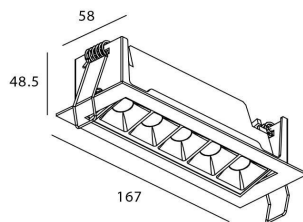

STAR-A Smart

Lavov Downlights from the family Star-A ,power 10 W and CRI 90 with an optic 45 degrees made in Die Cast Aluminum finished in White with a real lumen output of 540lm and an efficiency of 54lm/W WIRELESS DIMMABLE .

Item code	86.DS31.3439.01
Product type	Indoor
Category	Downlights
Family	STAR
Subfamily	STAR-A Smart
Pictograms	

Scheme

Product	
Real power (W)	10
Real luminous flux (Lm)	540
Luminous efficiency (Lm/W)	54
Beam angle (°)	45
Life time (h)	50000 h L80B10
IP	20
Electrical class insulation	Clas II
Colour	White
Control gear	DALI+wireless Casambi
Flicker Free	Yes
Light source	LED
Type of LED	SMD
Colour temperature (K)	4000
Colour consistency (SDCM)	SDCM<3
CRI	80