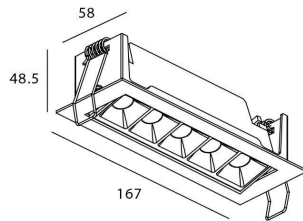

STAR-A Smart

Lavov Downlights from the family Star-A ,power 10 W and CRI 90 with an optic 45 degrees made in Die Cast Aluminum finished in White with a real lumen output of 540lm and an efficiency of 54lm/W WIRELESS DIMMABLE .

Item code	86.DS31.3439.01
Product type	Indoor
Category	Downlights
Family	STAR
Subfamily	STAR-A Smart
Pictograms	

Scheme

Product	
Real power (W)	10
Real luminous flux (Lm)	540
Luminous efficiency (Lm/W)	54
Beam angle (°)	45
Life time (h)	50000 h L80B10
IP	20
Electrical class insulation	Clas II
Colour	White
Control gear	DALI+wireless Casambi
Flicker Free	Yes
Light source	LED
Type of LED	SMD
Colour temperature (K)	4000
Colour consistency (SDCM)	SDCM<3
CRI	80