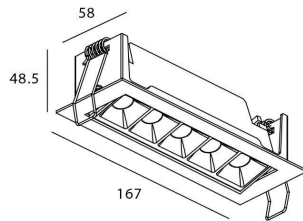

STAR-A Smart

Lavov Downlights from the family Star-A ,power 10 W and CRI 90 with an optic 45 degrees made in Die Cast Aluminum finished in black with a real lumen output of 540lm and an efficiency of 54lm/W WIRELESS DIMMABLE .

Item code	86.DS31.3439.02
Product type	Indoor
Category	Downlights
Family	STAR
Subfamily	STAR-A Smart
Pictograms	

Scheme

Product	
Real power (W)	10
Real luminous flux (Lm)	540
Luminous efficiency (Lm/W)	54
Beam angle (°)	45
Life time (h)	50000 h L80B10
IP	20
Electrical class insulation	Clas II
Colour	black
Control gear	DALI+wireless Casambi
Flicker Free	Yes
Light source	LED
Type of LED	SMD
Colour temperature (K)	4000
Colour consistency (SDCM)	SDCM<3
CRI	80