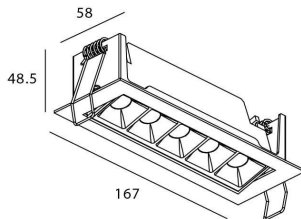

STAR-A Smart

Lavov Downlights from the family Star-A ,power 10 W and CRI 90 with an optic 45 degrees made in Die Cast Aluminum finished in black with a real lumen output of 540lm and an efficiency of 54lm/W WIRELESS DIMMABLE .

Item code	86.DS31.3439.02
Product type	Indoor
Category	Downlights
Family	STAR
Subfamily	STAR-A Smart
Pictograms	

Scheme

Product	
Real power (W)	10
Real luminous flux (Lm)	540
Luminous efficiency (Lm/W)	54
Beam angle (°)	45
Life time (h)	50000 h L80B10
IP	20
Electrical class insulation	Clas II
Colour	black
Control gear	DALI+wireless Casambi
Flicker Free	Yes
Light source	LED
Type of LED	SMD
Colour temperature (K)	4000
Colour consistency (SDCM)	SDCM<3
CRI	80