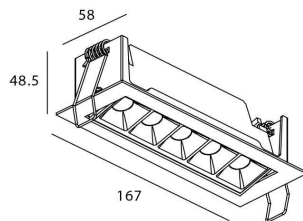

Item code 86.DS31.3449.01

Product type Indoor

Category Downlights

Family STAR

Subfamily STAR-A Smart

Pictograms

Scheme

Product
Real power (W) 10

Real luminous flux (Lm) 540

Luminous efficiency (Lm/W) 54

Beam angle (°) Wall Washer

Life time (h) 50000 h L80B10

IP 20

Electrical class insulation Clas II

Colour White

Control gear DALI+wireless Casambi