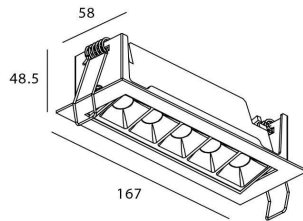

Scheme

Product

Real power (W) 10

Real luminous flux (Lm) 540

Luminous efficiency (Lm/W) 54

Beam angle (°) Wall Washer

Life time (h) 50000 h L80B10

IP 20

Electrical class insulation Clas II

Colour White

Control gear DALI+wireless Casambi

Flicker Free Yes

Light source LED

Type of LED SMD

Colour temperature (K) 4000

Colour consistency (SDCM) SDCM<3

CRI 80