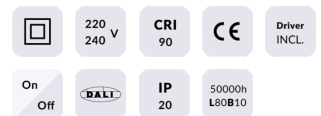

STAR-A Smart

Lavov Downlights from the family Star-A ,power 10 W and CRI 90 with an optic Wall Washer made in Die Cast Aluminum finished in black with a real lumen output of 540lm and an efficiency of 54lm/W WIRELESS DIMMABLE .

Item code 86.DS31.3449.02

Product type Indoor

Category Downlights

Family STAR

Subfamily STAR-A Smart

Pictograms

Scheme

Product

Real power (W) 10

Real luminous flux (Lm) 540

Luminous efficiency (Lm/W) 54

Beam angle (°) Wall Washer

Life time (h) 50000 h L80B10

IP 20

Electrical class insulation Clas II

Colour black

Control gear DALI+wireless Casambi

Flicker Free Yes

Light source LED

Type of LED SMD

Colour temperature (K) 4000

Colour consistency (SDCM) SDCM<3

CRI 80