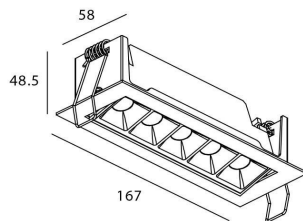

Scheme

Product

Real power (W) 10

Real luminous flux (Lm) 540

Luminous efficiency (Lm/W) 54

Beam angle (°) Wall Washer

Life time (h) 50000 h L80B10

IP 20

Electrical class insulation Clas II

Colour black

Control gear DALI+wireless Casambi

Flicker Free Yes

Light source LED

Type of LED SMD

Colour temperature (K) 4000

Colour consistency (SDCM) SDCM<3

CRI 80