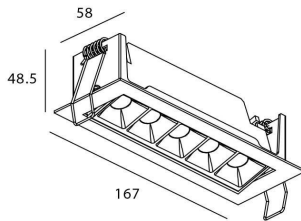

STAR-A Smart

Lavov Downlights from the family Star-A ,power 10 W and CRI 90 with an optic Wall Washer made in Die Cast Aluminum finished in black with a real lumen output of 540lm and an efficiency of 54lm/W WIRELESS DIMMABLE .

Item code	86.DS31.3449.02
Product type	Indoor
Category	Downlights
Family	STAR
Subfamily	STAR-A Smart
Pictograms	

Scheme

Product	
Real power (W)	10
Real luminous flux (Lm)	540
Luminous efficiency (Lm/W)	54
Beam angle (°)	Wall Washer
Life time (h)	50000 h L80B10
IP	20
Electrical class insulation	Clas II
Colour	black
Control gear	DALI+wireless Casambi
Flicker Free	Yes
Light source	LED
Type of LED	SMD
Colour temperature (K)	4000
Colour consistency (SDCM)	SDCM<3
CRI	80