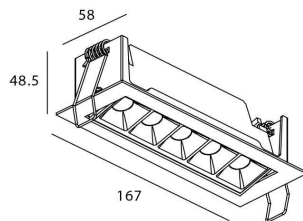

### Product

**Real power (W)** 10

**Real luminous flux (Lm)** 540

**Luminous efficiency (Lm/W)** 54

**Beam angle (°)** Wall Washer

**Life time (h)** 50000 h L80B10

**IP** 20

**Electrical class insulation** Clas II