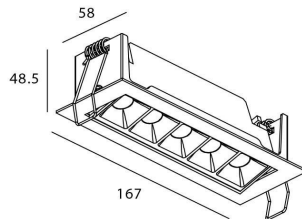

### STAR-A Smart

Lavov Downlights from the family Star-A ,power 10 W and CRI 90 with an optic Wall Washer made in Die Cast Aluminum finished in black with a real lumen output of 540lm and an efficiency of 54lm/W WIRELESS DIMMABLE .

### Scheme

|                             |                       |
|-----------------------------|-----------------------|
| Product                     |                       |
| Real power (W)              | 10                    |
| Real luminous flux (Lm)     | 540                   |
| Luminous efficiency (Lm/W)  | 54                    |
| Beam angle (°)              | Wall Washer           |
| Life time (h)               | 50000 h L80B10        |
| IP                          | 20                    |
| Electrical class insulation | Clas II               |
| Colour                      | black                 |
| Control gear                | DALI+wireless Casambi |
| Flicker Free                | Yes                   |
| Light source                | LED                   |
| Type of LED                 | SMD                   |
| Colour temperature (K)      | 4000                  |
| Colour consistency (SDCM)   | SDCM<3                |
| CRI                         | 80                    |