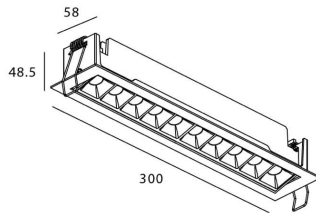

STAR-A Smart

Lavov Downlights from the family Star-A ,power 20 W and CRI 90 with an optic 15 degrees made in Die Cast Aluminum finished in White with a real lumen output of 1220lm and an efficiency of 61lm/W WIRELESS DIMMABLE .

Item code	86.DS31.4319.01
Product type	Indoor
Category	Downlights
Family	STAR
Subfamily	STAR-A Smart
Pictograms	

Scheme

Product	
Real power (W)	20
Real luminous flux (Lm)	1220
Luminous efficiency (Lm/W)	61
Beam angle (°)	15
Life time (h)	50000 h L80B10
IP	20
Electrical class insulation	Clas II
Colour	White
Control gear	DALI+wireless Casambi
Flicker Free	Yes
Light source	LED
Type of LED	SMD
Colour temperature (K)	3000
Colour consistency (SDCM)	SDCM<3
CRI	80