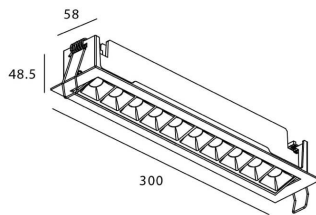

STAR-A Smart

Lavov Downlights from the family Star-A ,power 20 W and CRI 90 with an optic 15 degrees made in Die Cast Aluminum finished in White with a real lumen output of 1220lm and an efficiency of 61lm/W WIRELESS DIMMABLE .

Item code	86.DS31.4319.01
Product type	Indoor
Category	Downlights
Family	STAR
Subfamily	STAR-A Smart
Pictograms	

Scheme

Product	
Real power (W)	20
Real luminous flux (Lm)	1220
Luminous efficiency (Lm/W)	61
Beam angle (°)	15
Life time (h)	50000 h L80B10
IP	20
Electrical class insulation	Clas II
Colour	White
Control gear	DALI+wireless Casambi
Flicker Free	Yes
Light source	LED
Type of LED	SMD
Colour temperature (K)	3000
Colour consistency (SDCM)	SDCM<3
CRI	80