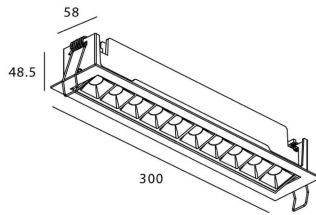

### STAR-A Smart

Lavov Downlights from the family Star-A ,power 20 W and CRI 90 with an optic 15 degrees made in Die Cast Aluminum finished in black with a real lumen output of 1220lm and an efficiency of 61lm/W WIRELESS DIMMABLE .

### Scheme

Product	
Real power (W)	20
Real luminous flux (Lm)	1220
Luminous efficiency (Lm/W)	61
Beam angle (°)	15
Life time (h)	50000 h L80B10
IP	20
Electrical class insulation	Clas II
Colour	black
Control gear	DALI+wireless Casambi
Flicker Free	Yes
Light source	LED
Type of LED	SMD
Colour temperature (K)	3000
Colour consistency (SDCM)	SDCM<3
CRI	80