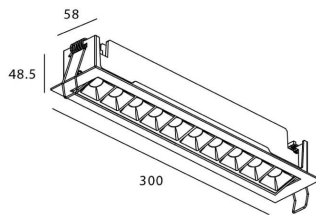

STAR-A Smart

Lavov Downlights from the family Star-A ,power 20 W and CRI 90 with an optic 15 degrees made in Die Cast Aluminum finished in black with a real lumen output of 1220lm and an efficiency of 61lm/W WIRELESS DIMMABLE .

Item code	86.DS31.4319.02
Product type	Indoor
Category	Downlights
Family	STAR
Subfamily	STAR-A Smart
Pictograms	

Scheme

Product	
Real power (W)	20
Real luminous flux (Lm)	1220
Luminous efficiency (Lm/W)	61
Beam angle (°)	15
Life time (h)	50000 h L80B10
IP	20
Electrical class insulation	Clas II
Colour	black
Control gear	DALI+wireless Casambi
Flicker Free	Yes
Light source	LED
Type of LED	SMD
Colour temperature (K)	3000
Colour consistency (SDCM)	SDCM<3
CRI	80