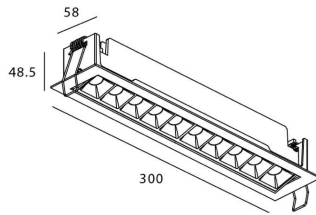

Scheme

Product

Real power (W) 20

Real luminous flux (Lm) 1220

Luminous efficiency (Lm/W) 61

Beam angle (°) 30

Life time (h) 50000 h L80B10

IP 20

Electrical class insulation Clas II

Colour White

Control gear DALI+wireless Casambi

Flicker Free Yes

Light source LED

Type of LED SMD

Colour temperature (K) 3000

Colour consistency (SDCM) SDCM<3

CRI 80