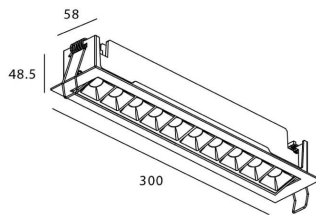

### STAR-A Smart

Lavov Downlights from the family Star-A ,power 20 W and CRI 90 with an optic 30 degrees made in Die Cast Aluminum finished in White with a real lumen output of 1220lm and an efficiency of 61lm/W WIRELESS DIMMABLE .

### Scheme

Product	
Real power (W)	20
Real luminous flux (Lm)	1220
Luminous efficiency (Lm/W)	61
Beam angle (°)	30
Life time (h)	50000 h L80B10
IP	20
Electrical class insulation	Clas II
Colour	White
Control gear	DALI+wireless Casambi
Flicker Free	Yes
Light source	LED
Type of LED	SMD
Colour temperature (K)	3000
Colour consistency (SDCM)	SDCM<3
CRI	80