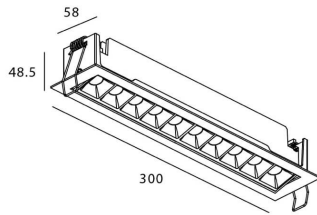

STAR-A Smart

Lavov Downlights from the family Star-A ,power 20 W and CRI 90 with an optic 30 degrees made in Die Cast Aluminum finished in White with a real lumen output of 1220lm and an efficiency of 61lm/W WIRELESS DIMMABLE .

Item code	86.DS31.4329.01
Product type	Indoor
Category	Downlights
Family	STAR
Subfamily	STAR-A Smart
Pictograms	

Scheme

Product	
Real power (W)	20
Real luminous flux (Lm)	1220
Luminous efficiency (Lm/W)	61
Beam angle (°)	30
Life time (h)	50000 h L80B10
IP	20
Electrical class insulation	Clas II
Colour	White
Control gear	DALI+wireless Casambi
Flicker Free	Yes
Light source	LED
Type of LED	SMD
Colour temperature (K)	3000
Colour consistency (SDCM)	SDCM<3
CRI	80