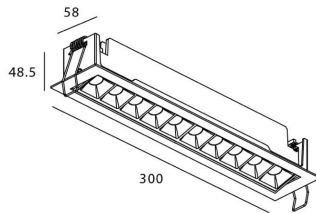

Scheme

Product

Real power (W) 20

Real luminous flux (Lm) 1220

Luminous efficiency (Lm/W) 61

Beam angle (°) 30

Life time (h) 50000 h L80B10

IP 20

Electrical class insulation Clas II

Colour black

Control gear DALI+wireless Casambi

Flicker Free Yes

Light source LED

Type of LED SMD

Colour temperature (K) 3000

Colour consistency (SDCM) SDCM<3

CRI 80