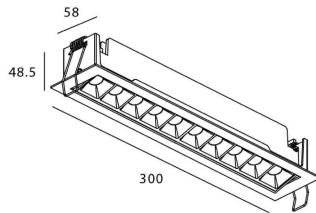

Scheme

Product

Real power (W) 20

Real luminous flux (Lm) 1220

Luminous efficiency (Lm/W) 61

Beam angle (°) 45

Life time (h) 50000 h L80B10

IP 20

Electrical class insulation Clas II

Colour White

Control gear DALI+wireless Casambi

Flicker Free Yes

Light source LED

Type of LED SMD

Colour temperature (K) 3000

Colour consistency (SDCM) SDCM<3

CRI 80