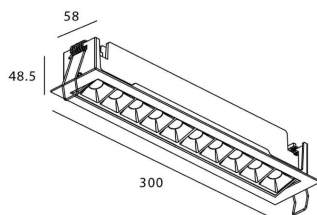

### STAR-A Smart

Lavov Downlights from the family Star-A ,power 20 W and CRI 90 with an optic 45 degrees made in Die Cast Aluminum finished in black with a real lumen output of 1220lm and an efficiency of 61lm/W WIRELESS DIMMABLE .

### Scheme

Product	
Real power (W)	20
Real luminous flux (Lm)	1220
Luminous efficiency (Lm/W)	61
Beam angle (°)	45
Life time (h)	50000 h L80B10
IP	20
Electrical class insulation	Clas II
Colour	black
Control gear	DALI+wireless Casambi
Flicker Free	Yes
Light source	LED
Type of LED	SMD
Colour temperature (K)	3000
Colour consistency (SDCM)	SDCM<3
CRI	80