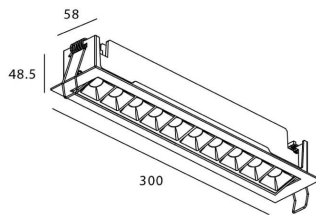

STAR-A Smart

Lavov Downlights from the family Star-A ,power 20 W and CRI 90 with an optic 45 degrees made in Die Cast Aluminum finished in black with a real lumen output of 1220lm and an efficiency of 61lm/W WIRELESS DIMMABLE .

Item code	86.DS31.4339.02
Product type	Indoor
Category	Downlights
Family	STAR
Subfamily	STAR-A Smart
Pictograms	

Scheme

Product	
Real power (W)	20
Real luminous flux (Lm)	1220
Luminous efficiency (Lm/W)	61
Beam angle (°)	45
Life time (h)	50000 h L80B10
IP	20
Electrical class insulation	Clas II
Colour	black
Control gear	DALI+wireless Casambi
Flicker Free	Yes
Light source	LED
Type of LED	SMD
Colour temperature (K)	3000
Colour consistency (SDCM)	SDCM<3
CRI	80