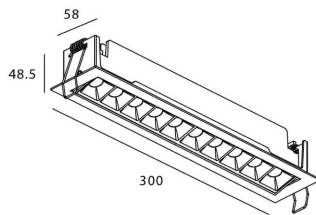

Scheme

Product

Real power (W) 20

Real luminous flux (Lm) 1220

Luminous efficiency (Lm/W) 61

Beam angle (°) Wall Washer

Life time (h) 50000 h L80B10

IP 20

Electrical class insulation Clas II

Colour White

Control gear DALI+wireless Casambi

Flicker Free Yes

Light source LED

Type of LED SMD

Colour temperature (K) 3000

Colour consistency (SDCM) SDCM<3

CRI 80