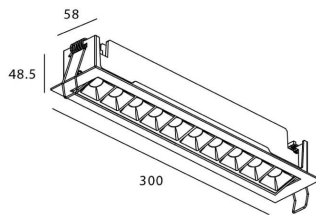

Scheme

Product

Real power (W)	20
Real luminous flux (Lm)	1220
Luminous efficiency (Lm/W)	61
Beam angle (°)	Wall Washer
Life time (h)	50000 h L80B10
IP	20
Electrical class insulation	Clas II
Colour	White
Control gear	DALI+wireless Casambi
Flicker Free	Yes
Light source	LED
Type of LED	SMD
Colour temperature (K)	3000
Colour consistency (SDCM)	SDCM<3
CRI	80