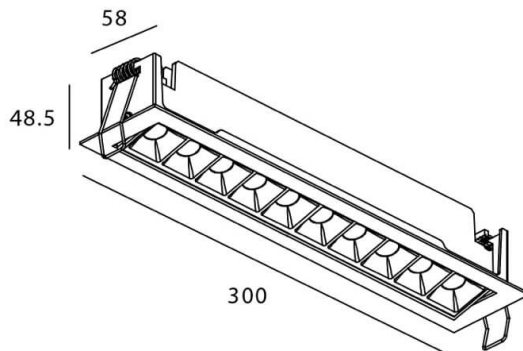

### STAR-A Smart

Lavov Downlights from the family Star-A ,power 20 W and CRI 90 with an optic Wall Washer made in Die Cast Aluminum finished in White with a real lumen output of 1220lm and an efficiency of 61lm/W WIRELESS DIMMABLE .

### Scheme

Product	
Real power (W)	20
Real luminous flux (Lm)	1220
Luminous efficiency (Lm/W)	61
Beam angle (°)	Wall Washer
Life time (h)	50000 h L80B10
IP	20
Electrical class insulation	Clas II
Colour	White
Control gear	DALI+wireless Casambi
Flicker Free	Yes
Light source	LED
Type of LED	SMD
Colour temperature (K)	3000
Colour consistency (SDCM)	SDCM3
CRI	80