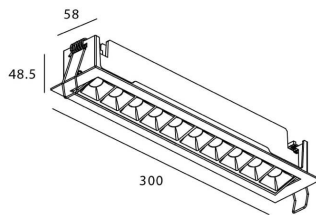

STAR-A Smart

Lavov Downlights from the family Star-A ,power 20 W and CRI 90 with an optic Wall Washer made in Die Cast Aluminum finished in White with a real lumen output of 1220lm and an efficiency of 61lm/W WIRELESS DIMMABLE .

Item code	86.DS31.4349.01
Product type	Indoor
Category	Downlights
Family	STAR
Subfamily	STAR-A Smart
Pictograms	

Scheme

Product	
Real power (W)	20
Real luminous flux (Lm)	1220
Luminous efficiency (Lm/W)	61
Beam angle (°)	Wall Washer
Life time (h)	50000 h L80B10
IP	20
Electrical class insulation	Clas II
Colour	White
Control gear	DALI+wireless Casambi
Flicker Free	Yes
Light source	LED
Type of LED	SMD
Colour temperature (K)	3000
Colour consistency (SDCM)	SDCM<3
CRI	80