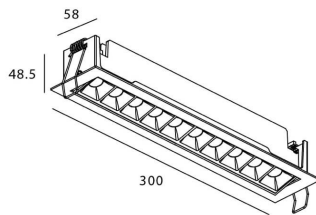

### Product

**Real power (W)** 20

**Real luminous flux (Lm)** 1220

**Luminous efficiency (Lm/W)** 61

**Beam angle (°)** Wall Washer

**Life time (h)** 50000 h L80B10

**IP** 20

**Electrical class insulation** Clas II