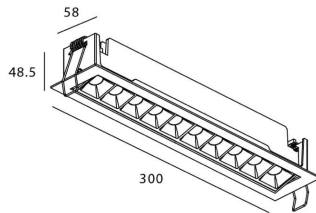

STAR-A Smart

Lavov Downlights from the family Star-A ,power 20 W and CRI 90 with an optic Wall Washer made in Die Cast Aluminum finished in black with a real lumen output of 1220lm and an efficiency of 61lm/W WIRELESS DIMMABLE .

Item code	86.DS31.4349.02
Product type	Indoor
Category	Downlights
Family	STAR
Subfamily	STAR-A Smart
Pictograms	

Scheme

Product	
Real power (W)	20
Real luminous flux (Lm)	1220
Luminous efficiency (Lm/W)	61
Beam angle (°)	Wall Washer
Life time (h)	50000 h L80B10
IP	20
Electrical class insulation	Clas II
Colour	black
Control gear	DALI+wireless Casambi
Flicker Free	Yes
Light source	LED
Type of LED	SMD
Colour temperature (K)	3000
Colour consistency (SDCM)	SDCM<3
CRI	80