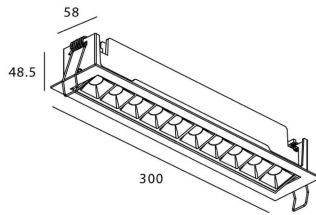

### STAR-A Smart

Lavov Downlights from the family Star-A ,power 20 W and CRI 90 with an optic Wall Washer made in Die Cast Aluminum finished in black with a real lumen output of 1220lm and an efficiency of 61lm/W WIRELESS DIMMABLE .

### Scheme

Product	
Real power (W)	20
Real luminous flux (Lm)	1220
Luminous efficiency (Lm/W)	61
Beam angle (°)	Wall Washer
Life time (h)	50000 h L80B10
IP	20
Electrical class insulation	Clas II
Colour	black
Control gear	DALI+wireless Casambi
Flicker Free	Yes
Light source	LED
Type of LED	SMD
Colour temperature (K)	3000
Colour consistency (SDCM)	SDCM<3
CRI	80