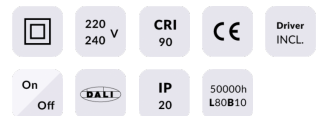

STAR-A Smart

Lavov Downlights from the family Star-A ,power 20 W and CRI 90 with an optic Wall Washer made in Die Cast Aluminum finished in black with a real lumen output of 1220lm and an efficiency of 61lm/W WIRELESS DIMMABLE .

Item code 86.DS31.4349.02

Product type Indoor

Category Downlights

Family STAR

Subfamily STAR-A Smart

Pictograms

Scheme

Product

Real power (W) 20

Real luminous flux (Lm) 1220

Luminous efficiency (Lm/W) 61

Beam angle (°) Wall Washer

Life time (h) 50000 h L80B10

IP 20

Electrical class insulation Clas II

Colour black

Control gear DALI+wireless Casambi

Flicker Free Yes

Light source LED

Type of LED SMD

Colour temperature (K) 3000

Colour consistency (SDCM) SDCM<3

CRI 80