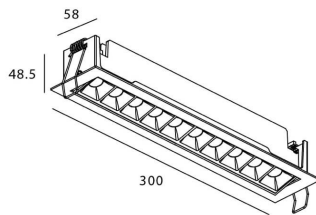

Scheme

Product

Real power (W) 20

Real luminous flux (Lm) 1220

Luminous efficiency (Lm/W) 61

Beam angle (°) 15

Life time (h) 50000 h L80B10

IP 20

Electrical class insulation Clas II

Colour White

Control gear DALI+wireless Casambi

Flicker Free Yes

Light source LED

Type of LED SMD

Colour temperature (K) 4000

Colour consistency (SDCM) SDCM<3

CRI 80