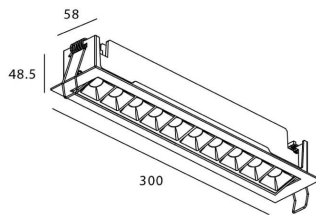

STAR-A Smart

Lavov Downlights from the family Star-A ,power 20 W and CRI 90 with an optic 15 degrees made in Die Cast Aluminum finished in White with a real lumen output of 1220lm and an efficiency of 61lm/W WIRELESS DIMMABLE .

Item code	86.DS31.4419.01
Product type	Indoor
Category	Downlights
Family	STAR
Subfamily	STAR-A Smart
Pictograms	

Scheme

Product	
Real power (W)	20
Real luminous flux (Lm)	1220
Luminous efficiency (Lm/W)	61
Beam angle (°)	15
Life time (h)	50000 h L80B10
IP	20
Electrical class insulation	Clas II
Colour	White
Control gear	DALI+wireless Casambi
Flicker Free	Yes
Light source	LED
Type of LED	SMD
Colour temperature (K)	4000
Colour consistency (SDCM)	SDCM<3
CRI	80