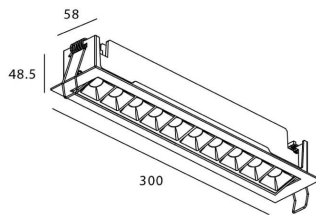

STAR-A Smart

Lavov Downlights from the family Star-A ,power 20 W and CRI 90 with an optic 15 degrees made in Die Cast Aluminum finished in black with a real lumen output of 1220lm and an efficiency of 61lm/W WIRELESS DIMMABLE .

Item code	86.DS31.4419.02
Product type	Indoor
Category	Downlights
Family	STAR
Subfamily	STAR-A Smart
Pictograms	

Scheme

Product	
Real power (W)	20
Real luminous flux (Lm)	1220
Luminous efficiency (Lm/W)	61
Beam angle (°)	15
Life time (h)	50000 h L80B10
IP	20
Electrical class insulation	Clas II
Colour	black
Control gear	DALI+wireless Casambi
Flicker Free	Yes
Light source	LED
Type of LED	SMD
Colour temperature (K)	4000
Colour consistency (SDCM)	SDCM<3
CRI	80