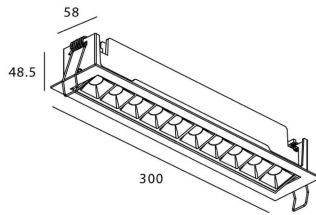

### STAR-A Smart

Lavov Downlights from the family Star-A ,power 20 W and CRI 90 with an optic 15 degrees made in Die Cast Aluminum finished in black with a real lumen output of 1220lm and an efficiency of 61lm/W WIRELESS DIMMABLE .

### Scheme

Product	
Real power (W)	20
Real luminous flux (Lm)	1220
Luminous efficiency (Lm/W)	61
Beam angle (°)	15
Life time (h)	50000 h L80B10
IP	20
Electrical class insulation	Clas II
Colour	black
Control gear	DALI+wireless Casambi
Flicker Free	Yes
Light source	LED
Type of LED	SMD
Colour temperature (K)	4000
Colour consistency (SDCM)	SDCM<3
CRI	80