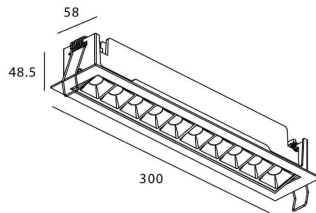

Scheme

Product

Real power (W) 20

Real luminous flux (Lm) 1220

Luminous efficiency (Lm/W) 61

Beam angle (°) 15

Life time (h) 50000 h L80B10

IP 20

Electrical class insulation Clas II

Colour black

Control gear DALI+wireless Casambi

Flicker Free Yes

Light source LED

Type of LED SMD

Colour temperature (K) 4000

Colour consistency (SDCM) SDCM<3

CRI 80