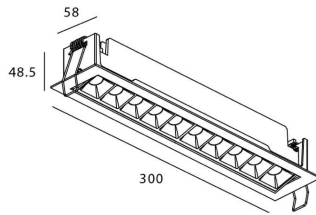

Scheme

Product

Real power (W) 20

Real luminous flux (Lm) 1220

Luminous efficiency (Lm/W) 61

Beam angle (°) 15

Life time (h) 50000 h L80B10

IP 20

Electrical class insulation Clas II

Colour black

Control gear DALI+wireless Casambi

Flicker Free Yes

Light source LED

Type of LED SMD

Colour temperature (K) 4000

Colour consistency (SDCM) SDCM<3

CRI 80