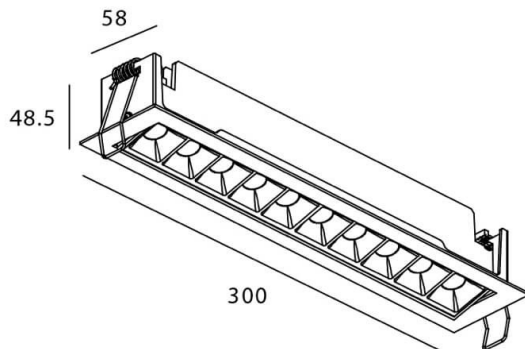

STAR-A Smart

Lavov Downlights from the family Star-A ,power 20 W and CRI 90 with an optic 15 degrees made in Die Cast Aluminum finished in black with a real lumen output of 1220lm and an efficiency of 61lm/W WIRELESS DIMMABLE .

Item code	86.DS31.4419.02
Product type	Indoor
Category	Downlights
Family	STAR
Subfamily	STAR-A Smart
Pictograms	

Scheme

Product	
Real power (W)	20
Real luminous flux (Lm)	1220
Luminous efficiency (Lm/W)	61
Beam angle (º)	15
Life time (h)	50000 h L80B10
IP	20
Electrical class insulation	Clas II
Colour	black
Control gear	DALI+wireless Casambi
Flicker Free	Yes
Light source	LED
Type of LED	SMD
Colour temperature (K)	4000
Colour consistency (SDCM)	SDCM<3
CRI	80