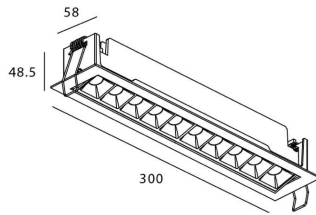

Scheme

Product

Real power (W) 20

Real luminous flux (Lm) 1220

Luminous efficiency (Lm/W) 61

Beam angle (°) 30

Life time (h) 50000 h L80B10

IP 20

Electrical class insulation Clas II

Colour White

Control gear DALI+wireless Casambi

Flicker Free Yes

Light source LED

Type of LED SMD

Colour temperature (K) 4000

Colour consistency (SDCM) SDCM<3

CRI 80