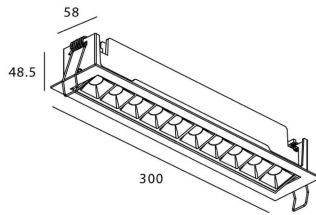

### STAR-A Smart

Lavov Downlights from the family Star-A ,power 20 W and CRI 90 with an optic 30 degrees made in Die Cast Aluminum finished in White with a real lumen output of 1220lm and an efficiency of 61lm/W WIRELESS DIMMABLE .

### Scheme

|                             |                       |
|-----------------------------|-----------------------|
| Product                     |                       |
| Real power (W)              | 20                    |
| Real luminous flux (Lm)     | 1220                  |
| Luminous efficiency (Lm/W)  | 61                    |
| Beam angle (°)              | 30                    |
| Life time (h)               | 50000 h L80B10        |
| IP                          | 20                    |
| Electrical class insulation | Clas II               |
| Colour                      | White                 |
| Control gear                | DALI+wireless Casambi |
| Flicker Free                | Yes                   |
| Light source                | LED                   |
| Type of LED                 | SMD                   |
| Colour temperature (K)      | 4000                  |
| Colour consistency (SDCM)   | SDCM<3                |
| CRI                         | 80                    |