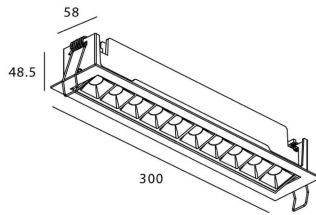

Scheme

Product	
Real power (W)	20
Real luminous flux (Lm)	1220
Luminous efficiency (Lm/W)	61
Beam angle (°)	30
Life time (h)	50000 h L80B10
IP	20
Electrical class insulation	Clas II
Colour	White
Control gear	DALI+wireless Casambi
Flicker Free	Yes
Light source	LED
Type of LED	SMD
Colour temperature (K)	4000
Colour consistency (SDCM)	SDCM<3
CRI	80