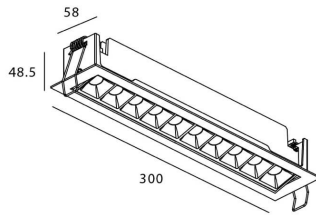

### STAR-A Smart

Lavov Downlights from the family Star-A ,power 20 W and CRI 90 with an optic 30 degrees made in Die Cast Aluminum finished in White with a real lumen output of 1220lm and an efficiency of 61lm/W WIRELESS DIMMABLE .

### Scheme

Product	
Real power (W)	20
Real luminous flux (Lm)	1220
Luminous efficiency (Lm/W)	61
Beam angle (°)	30
Life time (h)	50000 h L80B10
IP	20
Electrical class insulation	Clas II
Colour	White
Control gear	DALI+wireless Casambi
Flicker Free	Yes
Light source	LED
Type of LED	SMD
Colour temperature (K)	4000
Colour consistency (SDCM)	SDCM<3
CRI	80