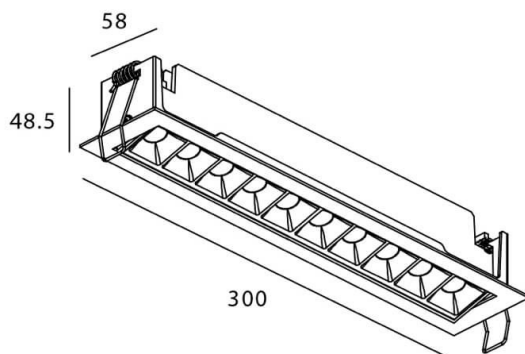

STAR-A Smart

Lavov Downlights from the family Star-A ,power 20 W and CRI 90 with an optic 30 degrees made in Die Cast Aluminum finished in black with a real lumen output of 1220lm and an efficiency of 61lm/W WIRELESS DIMMABLE .

Scheme

Item code	86.DS31.4429.02
Product type	Indoor
Category	Downlights
Family	STAR
Subfamily	STAR-A Smart
Pictograms	

Product	
Real power (W)	20
Real luminous flux (Lm)	1220
Luminous efficiency (Lm/W)	61
Beam angle (º)	30
Life time (h)	50000 h L80B10
IP	20
Electrical class insulation	Clas II
Colour	black
Control gear	DALI+wireless Casambi
Flicker Free	Yes
Light source	LED
Type of LED	SMD
Colour temperature (K)	4000
Colour consistency (SDCM)	SDCM<3
CRI	80