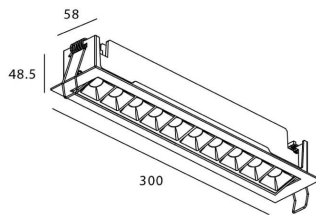

STAR-A Smart

Lavov Downlights from the family Star-A ,power 20 W and CRI 90 with an optic 30 degrees made in Die Cast Aluminum finished in black with a real lumen output of 1220lm and an efficiency of 61lm/W WIRELESS DIMMABLE .

Item code	86.DS31.4429.02
Product type	Indoor
Category	Downlights
Family	STAR
Subfamily	STAR-A Smart
Pictograms	

Scheme

Product	
Real power (W)	20
Real luminous flux (Lm)	1220
Luminous efficiency (Lm/W)	61
Beam angle (°)	30
Life time (h)	50000 h L80B10
IP	20
Electrical class insulation	Clas II
Colour	black
Control gear	DALI+wireless Casambi
Flicker Free	Yes
Light source	LED
Type of LED	SMD
Colour temperature (K)	4000
Colour consistency (SDCM)	SDCM<3
CRI	80