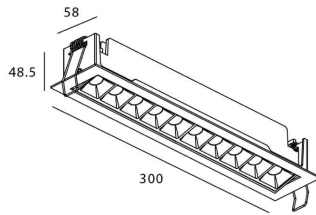

Scheme

Product

Real power (W) 20

Real luminous flux (Lm) 1220

Luminous efficiency (Lm/W) 61

Beam angle (°) 45

Life time (h) 50000 h L80B10

IP 20

Electrical class insulation Clas II

Colour White

Control gear DALI+wireless Casambi

Flicker Free Yes

Light source LED

Type of LED SMD

Colour temperature (K) 4000

Colour consistency (SDCM) SDCM<3

CRI 80