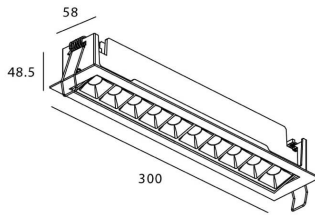

STAR-A Smart

Lavov Downlights from the family Star-A ,power 20 W and CRI 90 with an optic 45 degrees made in Die Cast Aluminum finished in black with a real lumen output of 1220lm and an efficiency of 61lm/W WIRELESS DIMMABLE .

Item code	86.DS31.4439.02
Product type	Indoor
Category	Downlights
Family	STAR
Subfamily	STAR-A Smart

Pictograms

Scheme

Product

Real power (W)	20
Real luminous flux (Lm)	1220
Luminous efficiency (Lm/W)	61
Beam angle (°)	45
Life time (h)	50000 h L80B10
IP	20
Electrical class insulation	Clas II
Colour	black
Control gear	DALI+wireless Casambi
Flicker Free	Yes
Light source	LED
Type of LED	SMD
Colour temperature (K)	4000
Colour consistency (SDCM)	SDCM<3
CRI	80