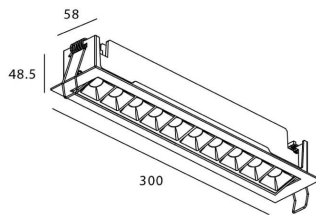

Scheme

Product	
Real power (W)	20
Real luminous flux (Lm)	1220
Luminous efficiency (Lm/W)	61
Beam angle (°)	45
Life time (h)	50000 h L80B10
IP	20
Electrical class insulation	Clas II
Colour	black
Control gear	DALI+wireless Casambi
Flicker Free	Yes
Light source	LED
Type of LED	SMD
Colour temperature (K)	4000
Colour consistency (SDCM)	SDCM<3
CRI	80