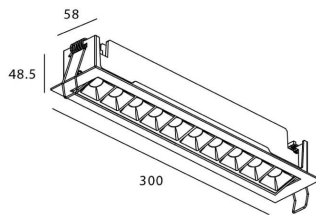

STAR-A Smart

Lavov Downlights from the family Star-A ,power 20 W and CRI 90 with an optic 45 degrees made in Die Cast Aluminum finished in black with a real lumen output of 1220lm and an efficiency of 61lm/W WIRELESS DIMMABLE .

Item code	86.DS31.4439.02
Product type	Indoor
Category	Downlights
Family	STAR
Subfamily	STAR-A Smart
Pictograms	

Scheme

Product	
Real power (W)	20
Real luminous flux (Lm)	1220
Luminous efficiency (Lm/W)	61
Beam angle (°)	45
Life time (h)	50000 h L80B10
IP	20
Electrical class insulation	Clas II
Colour	black
Control gear	DALI+wireless Casambi
Flicker Free	Yes
Light source	LED
Type of LED	SMD
Colour temperature (K)	4000
Colour consistency (SDCM)	SDCM<3
CRI	80