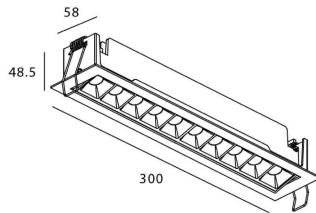

### Product

**Real power (W)** 20

**Real luminous flux (Lm)** 1220

**Luminous efficiency (Lm/W)** 61

**Beam angle (°)** Wall Washer

**Life time (h)** 50000 h L80B10

**IP** 20

**Electrical class insulation** Clas II