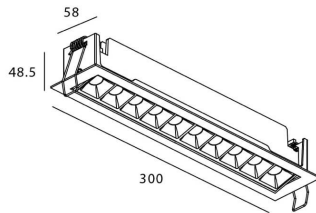

STAR-A Smart

Lavov Downlights from the family Star-A ,power 20 W and CRI 90 with an optic Wall Washer made in Die Cast Aluminum finished in White with a real lumen output of 1220lm and an efficiency of 61lm/W WIRELESS DIMMABLE .

Item code	86.DS31.4449.01
Product type	Indoor
Category	Downlights
Family	STAR
Subfamily	STAR-A Smart
Pictograms	

Scheme

Product	
Real power (W)	20
Real luminous flux (Lm)	1220
Luminous efficiency (Lm/W)	61
Beam angle (°)	Wall Washer
Life time (h)	50000 h L80B10
IP	20
Electrical class insulation	Clas II
Colour	White
Control gear	DALI+wireless Casambi
Flicker Free	Yes
Light source	LED
Type of LED	SMD
Colour temperature (K)	4000
Colour consistency (SDCM)	SDCM<3
CRI	80