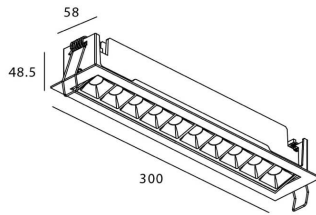

Scheme

Product

Real power (W) 20

Real luminous flux (Lm) 1220

Luminous efficiency (Lm/W) 61

Beam angle (°) Wall Washer

Life time (h) 50000 h L80B10

IP 20

Electrical class insulation Clas II

Colour White

Control gear DALI+wireless Casambi

Flicker Free Yes

Light source LED

Type of LED SMD

Colour temperature (K) 4000

Colour consistency (SDCM) SDCM<3

CRI 80