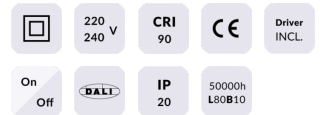

STAR-A Smart

Lavov Downlights from the family Star-A ,power 20 W and CRI 90 with an optic Wall Washer made in Die Cast Aluminum finished in White with a real lumen output of 1220lm and an efficiency of 61lm/W WIRELESS DIMMABLE .

Item code 86.DS31.4449.01

Product type Indoor

Category Downlights

Family STAR

Subfamily STAR-A Smart

Pictograms

Scheme

Product

Real power (W) 20

Real luminous flux (Lm) 1220

Luminous efficiency (Lm/W) 61

Beam angle (°) Wall Washer

Life time (h) 50000 h L80B10

IP 20

Electrical class insulation Clas II

Colour White

Control gear DALI+wireless Casambi

Flicker Free Yes

Light source LED

Type of LED SMD

Colour temperature (K) 4000

Colour consistency (SDCM) SDCM<3

CRI 80