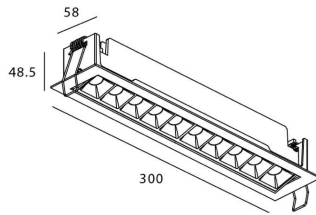

Scheme

Product

Real power (W) 20

Real luminous flux (Lm) 1220

Luminous efficiency (Lm/W) 61

Beam angle (°) Wall Washer

Life time (h) 50000 h L80B10

IP 20

Electrical class insulation Clas II

Colour black

Control gear DALI+wireless Casambi

Flicker Free Yes

Light source LED

Type of LED SMD

Colour temperature (K) 4000

Colour consistency (SDCM) SDCM<3

CRI 80