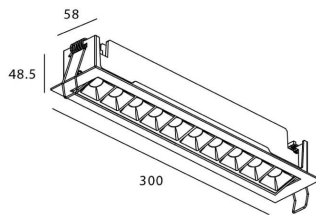

STAR-A Smart

Lavov Downlights from the family Star-A ,power 20 W and CRI 90 with an optic Wall Washer made in Die Cast Aluminum finished in black with a real lumen output of 1220lm and an efficiency of 61lm/W WIRELESS DIMMABLE .

Item code	86.DS31.4449.02
Product type	Indoor
Category	Downlights
Family	STAR
Subfamily	STAR-A Smart
Pictograms	

Scheme

Product	
Real power (W)	20
Real luminous flux (Lm)	1220
Luminous efficiency (Lm/W)	61
Beam angle (°)	Wall Washer
Life time (h)	50000 h L80B10
IP	20
Electrical class insulation	Clas II
Colour	black
Control gear	DALI+wireless Casambi
Flicker Free	Yes
Light source	LED
Type of LED	SMD
Colour temperature (K)	4000
Colour consistency (SDCM)	SDCM<3
CRI	80