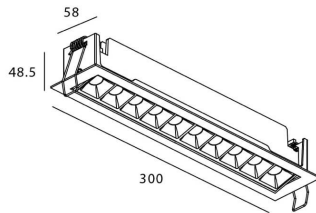

### STAR-A Smart

Lavov Downlights from the family Star-A ,power 20 W and CRI 90 with an optic Wall Washer made in Die Cast Aluminum finished in black with a real lumen output of 1220lm and an efficiency of 61lm/W WIRELESS DIMMABLE .

### Scheme

Product	
Real power (W)	20
Real luminous flux (Lm)	1220
Luminous efficiency (Lm/W)	61
Beam angle (°)	Wall Washer
Life time (h)	50000 h L80B10
IP	20
Electrical class insulation	Clas II
Colour	black
Control gear	DALI+wireless Casambi
Flicker Free	Yes
Light source	LED
Type of LED	SMD
Colour temperature (K)	4000
Colour consistency (SDCM)	SDCM<3
CRI	80