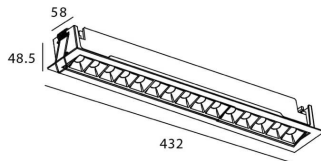

STAR-A Smart

Lavov Downlights from the family Star-A ,power 30 W and CRI 90 with an optic 15 degrees made in Die Cast Aluminum finished in White with a real lumen output of 2250lm and an efficiency of 75lm/W WIRELESS DIMMABLE .

Item code	86.DS31.5319.01
Product type	Indoor
Category	Downlights
Family	STAR
Subfamily	STAR-A Smart
Pictograms	

Scheme

Product	
Real power (W)	30
Real luminous flux (Lm)	2250
Luminous efficiency (Lm/W)	75
Beam angle (°)	15
Life time (h)	50000 h L80B10
IP	20
Electrical class insulation	Clas II
Colour	White
Control gear	DALI+wireless Casambi
Flicker Free	Yes
Light source	LED
Type of LED	SMD
Colour temperature (K)	3000
Colour consistency (SDCM)	SDCM<3
CRI	80