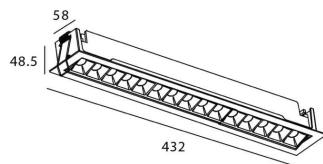

Scheme

Product

Real power (W)	30
Real luminous flux (Lm)	2250
Luminous efficiency (Lm/W)	75
Beam angle (°)	15
Life time (h)	50000 h L80B10
IP	20
Electrical class insulation	Clas II
Colour	black
Control gear	DALI+wireless Casambi
Flicker Free	Yes
Light source	LED
Type of LED	SMD
Colour temperature (K)	3000
Colour consistency (SDCM)	SDCM<3
CRI	80