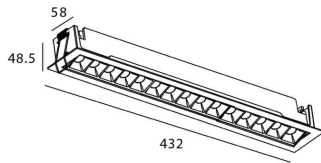

### STAR-A Smart

Lavov Downlights from the family Star-A ,power 30 W and CRI 90 with an optic 15 degrees made in Die Cast Aluminum finished in black with a real lumen output of 2250lm and an efficiency of 75lm/W WIRELESS DIMMABLE .

### Scheme

Product	
Real power (W)	30
Real luminous flux (Lm)	2250
Luminous efficiency (Lm/W)	75
Beam angle (°)	15
Life time (h)	50000 h L80B10
IP	20
Electrical class insulation	Clas II
Colour	black
Control gear	DALI+wireless Casambi
Flicker Free	Yes
Light source	LED
Type of LED	SMD
Colour temperature (K)	3000
Colour consistency (SDCM)	SDCM<3
CRI	80