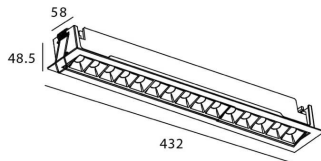

Scheme

Product	
Real power (W)	30
Real luminous flux (Lm)	2250
Luminous efficiency (Lm/W)	75
Beam angle (°)	30
Life time (h)	50000 h L80B10
IP	20
Electrical class insulation	Clas II
Colour	White
Control gear	DALI+wireless Casambi
Flicker Free	Yes
Light source	LED
Type of LED	SMD
Colour temperature (K)	3000
Colour consistency (SDCM)	SDCM<3
CRI	80