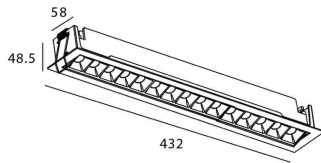

Scheme

Product

Real power (W) 30

Real luminous flux (Lm) 2250

Luminous efficiency (Lm/W) 75

Beam angle (°) 30

Life time (h) 50000 h L80B10

IP 20

Electrical class insulation Clas II

Colour White

Control gear DALI+wireless Casambi

Flicker Free Yes

Light source LED

Type of LED SMD

Colour temperature (K) 3000

Colour consistency (SDCM) SDCM<3

CRI 80