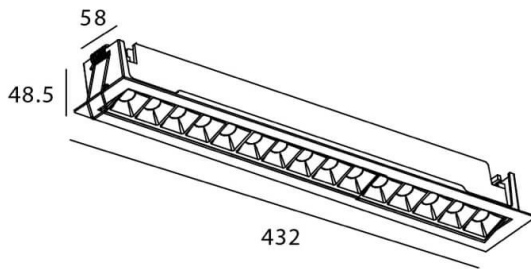

STAR-A Smart

Lavov Downlights from the family Star-A ,power 30 W and CRI 90 with an optic 45 degrees made in Die Cast Aluminum finished in White with a real lumen output of 2250lm and an efficiency of 75lm/W WIRELESS DIMMABLE .

Item code	86.DS31.5339.01
Product type	Indoor
Category	Downlights
Family	STAR
Subfamily	STAR-A Smart
Pictograms	

Scheme

Product	
Real power (W)	30
Real luminous flux (Lm)	2250
Luminous efficiency (Lm/W)	75
Beam angle (°)	45
Life time (h)	50000 h L80B10
IP	20
Electrical class insulation	Clas II
Colour	White
Control gear	DALI+wireless Casambi
Flicker Free	Yes
Light source	LED
Type of LED	SMD
Colour temperature (K)	3000
Colour consistency (SDCM)	SDCM3
CRI	80