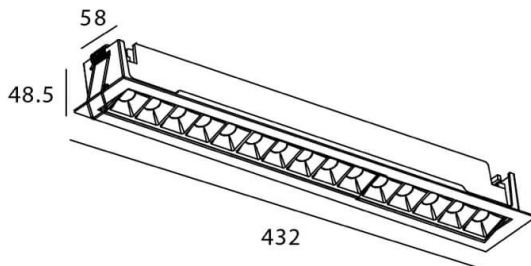

STAR-A Smart

Lavov Downlights from the family Star-A ,power 30 W and CRI 90 with an optic 45 degrees made in Die Cast Aluminum finished in White with a real lumen output of 2250lm and an efficiency of 75lm/W WIRELESS DIMMABLE .

Scheme

Item code	86.DS31.5339.01
Product type	Indoor
Category	Downlights
Family	STAR
Subfamily	STAR-A Smart
Pictograms	

Product	
Real power (W)	30
Real luminous flux (Lm)	2250
Luminous efficiency (Lm/W)	75
Beam angle (°)	45
Life time (h)	50000 h L80B10
IP	20
Electrical class insulation	Clas II
Colour	White
Control gear	DALI+wireless Casambi
Flicker Free	Yes
Light source	LED
Type of LED	SMD
Colour temperature (K)	3000
Colour consistency (SDCM)	SDCM<3
CRI	80