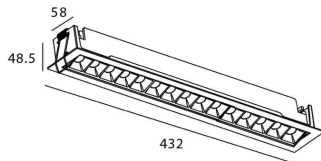

Scheme

Product

Real power (W) 30

Real luminous flux (Lm) 2250

Luminous efficiency (Lm/W) 75

Beam angle (°) 45

Life time (h) 50000 h L80B10

IP 20

Electrical class insulation Clas II

Colour black

Control gear DALI+wireless Casambi

Flicker Free Yes

Light source LED

Type of LED SMD

Colour temperature (K) 3000

Colour consistency (SDCM) SDCM<3

CRI 80