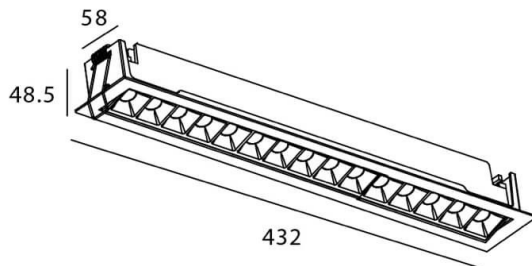

STAR-A Smart

Lavov Downlights from the family Star-A ,power 30 W and CRI 90 with an optic 45 degrees made in Die Cast Aluminum finished in black with a real lumen output of 2250lm and an efficiency of 75lm/W WIRELESS DIMMABLE .

| | |
|--------------|-----------------|
| Item code | 86.DS31.5339.02 |
| Product type | Indoor |
| Category | Downlights |
| Family | STAR |
| Subfamily | STAR-A Smart |
| Pictograms | |

Scheme

| | |
|-----------------------------|-----------------------|
| Product | |
| Real power (W) | 30 |
| Real luminous flux (Lm) | 2250 |
| Luminous efficiency (Lm/W) | 75 |
| Beam angle (°) | 45 |
| Life time (h) | 50000 h L80B10 |
| IP | 20 |
| Electrical class insulation | Clas II |
| Colour | black |
| Control gear | DALI+wireless Casambi |
| Flicker Free | Yes |
| Light source | LED |
| Type of LED | SMD |
| Colour temperature (K) | 3000 |
| Colour consistency (SDCM) | SDCM3 |
| CRI | 80 |