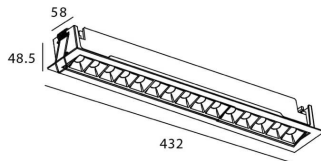

STAR-A Smart

Lavov Downlights from the family Star-A ,power 30 W and CRI 90 with an optic 45 degrees made in Die Cast Aluminum finished in black with a real lumen output of 2250lm and an efficiency of 75lm/W WIRELESS DIMMABLE .

Item code	86.DS31.5339.02
Product type	Indoor
Category	Downlights
Family	STAR
Subfamily	STAR-A Smart
Pictograms	

Scheme

Product	
Real power (W)	30
Real luminous flux (Lm)	2250
Luminous efficiency (Lm/W)	75
Beam angle (°)	45
Life time (h)	50000 h L80B10
IP	20
Electrical class insulation	Clas II
Colour	black
Control gear	DALI+wireless Casambi
Flicker Free	Yes
Light source	LED
Type of LED	SMD
Colour temperature (K)	3000
Colour consistency (SDCM)	SDCM<3
CRI	80