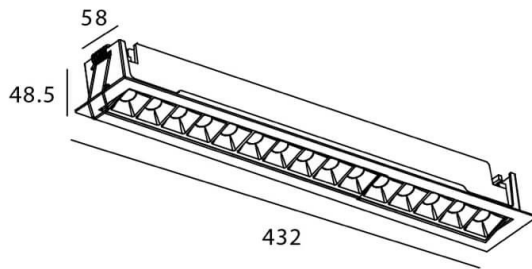

STAR-A Smart

Lavov Downlights from the family Star-A ,power 30 W and CRI 90 with an optic Wall Washer made in Die Cast Aluminum finished in White with a real lumen output of 2250lm and an efficiency of 75lm/W WIRELESS DIMMABLE .

Item code	86.DS31.5349.01
Product type	Indoor
Category	Downlights
Family	STAR
Subfamily	STAR-A Smart
Pictograms	

Scheme

Product	
Real power (W)	30
Real luminous flux (Lm)	2250
Luminous efficiency (Lm/W)	75
Beam angle (°)	Wall Washer
Life time (h)	50000 h L80B10
IP	20
Electrical class insulation	Clas II
Colour	White
Control gear	DALI+wireless Casambi
Flicker Free	Yes
Light source	LED
Type of LED	SMD
Colour temperature (K)	4000
Colour consistency (SDCM)	SDCM3
CRI	80