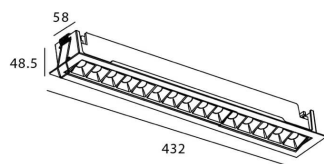

STAR-A Smart

Lavov Downlights from the family Star-A ,power 30 W and CRI 90 with an optic Wall Washer made in Die Cast Aluminum finished in White with a real lumen output of 2250lm and an efficiency of 75lm/W WIRELESS DIMMABLE .

Item code	86.DS31.5349.01
Product type	Indoor
Category	Downlights
Family	STAR
Subfamily	STAR-A Smart
Pictograms	

Scheme

Product	
Real power (W)	30
Real luminous flux (Lm)	2250
Luminous efficiency (Lm/W)	75
Beam angle (°)	Wall Washer
Life time (h)	50000 h L80B10
IP	20
Electrical class insulation	Clas II
Colour	White
Control gear	DALI+wireless Casambi
Flicker Free	Yes
Light source	LED
Type of LED	SMD
Colour temperature (K)	4000
Colour consistency (SDCM)	SDCM<3
CRI	80