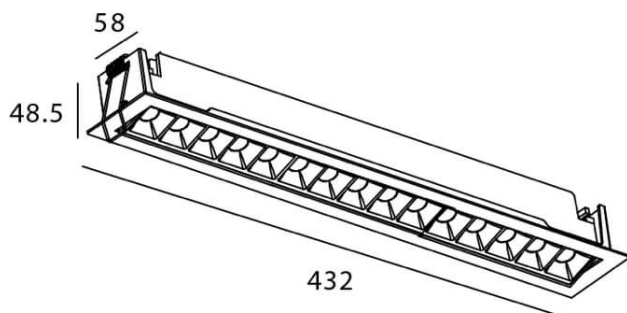

STAR-A Smart

Lavov Downlights from the family Star-A ,power 30 W and CRI 90 with an optic Wall Washer made in Die Cast Aluminum finished in White with a real lumen output of 2250lm and an efficiency of 75lm/W WIRELESS DIMMABLE .

| | |
|--------------|---|
| Item code | 86.DS31.5349.01 |
| Product type | Indoor |
| Category | Downlights |
| Family | STAR |
| Subfamily | STAR-A Smart |
| Pictograms |  |

Scheme

| | |
|-----------------------------|-----------------------|
| Product | |
| Real power (W) | 30 |
| Real luminous flux (Lm) | 2250 |
| Luminous efficiency (Lm/W) | 75 |
| Beam angle (°) | Wall Washer |
| Life time (h) | 50000 h L80B10 |
| IP | 20 |
| Electrical class insulation | Clas II |
| Colour | White |
| Control gear | DALI+wireless Casambi |
| Flicker Free | Yes |
| Light source | LED |
| Type of LED | SMD |
| Colour temperature (K) | 4000 |
| Colour consistency (SDCM) | SDCM<3 |
| CRI | 80 |