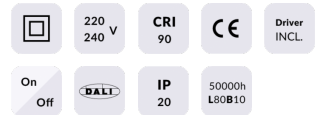

STAR-A Smart

Lavov Downlights from the family Star-A ,power 30 W and CRI 90 with an optic Wall Washer made in Die Cast Aluminum finished in black with a real lumen output of 2250lm and an efficiency of 75lm/W WIRELESS DIMMABLE .

Item code 86.DS31.5349.02

Product type Indoor

Category Downlights

Family STAR

Subfamily STAR-A Smart

Pictograms

Scheme

Product

Real power (W) 30

Real luminous flux (Lm) 2250

Luminous efficiency (Lm/W) 75

Beam angle (°) Wall Washer

Life time (h) 50000 h L80B10

IP 20

Electrical class insulation Clas II

Colour black

Control gear DALI+wireless Casambi

Flicker Free Yes

Light source LED

Type of LED SMD

Colour temperature (K) 4000

Colour consistency (SDCM) SDCM<3

CRI 80