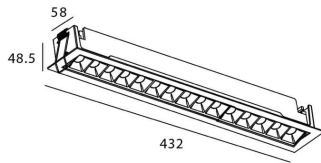

### STAR-A Smart

Lavov Downlights from the family Star-A ,power 30 W and CRI 90 with an optic Wall Washer made in Die Cast Aluminum finished in black with a real lumen output of 2250lm and an efficiency of 75lm/W WIRELESS DIMMABLE .

### Scheme

Product	
Real power (W)	30
Real luminous flux (Lm)	2250
Luminous efficiency (Lm/W)	75
Beam angle (°)	Wall Washer
Life time (h)	50000 h L80B10
IP	20
Electrical class insulation	Clas II
Colour	black
Control gear	DALI+wireless Casambi
Flicker Free	Yes
Light source	LED
Type of LED	SMD
Colour temperature (K)	4000
Colour consistency (SDCM)	SDCM<3
CRI	80