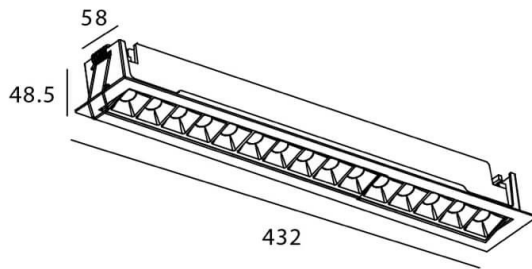

### STAR-A Smart

Lavov Downlights from the family Star-A ,power 30 W and CRI 90 with an optic 15 degrees made in Die Cast Aluminum finished in White with a real lumen output of 2250lm and an efficiency of 75lm/W WIRELESS DIMMABLE .

### Scheme

Product	
Real power (W)	30
Real luminous flux (Lm)	2250
Luminous efficiency (Lm/W)	75
Beam angle (°)	15
Life time (h)	50000 h L80B10
IP	20
Electrical class insulation	Clas II
Colour	White
Control gear	DALI+wireless Casambi
Flicker Free	Yes
Light source	LED
Type of LED	SMD
Colour temperature (K)	4000
Colour consistency (SDCM)	SDCM3
CRI	80