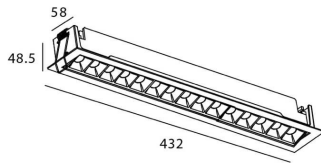

STAR-A Smart

Lavov Downlights from the family Star-A ,power 30 W and CRI 90 with an optic 15 degrees made in Die Cast Aluminum finished in White with a real lumen output of 2250lm and an efficiency of 75lm/W WIRELESS DIMMABLE .

Item code	86.DS31.5419.01
Product type	Indoor
Category	Downlights
Family	STAR
Subfamily	STAR-A Smart
Pictograms	

Scheme

Product	
Real power (W)	30
Real luminous flux (Lm)	2250
Luminous efficiency (Lm/W)	75
Beam angle (°)	15
Life time (h)	50000 h L80B10
IP	20
Electrical class insulation	Clas II
Colour	White
Control gear	DALI+wireless Casambi
Flicker Free	Yes
Light source	LED
Type of LED	SMD
Colour temperature (K)	4000
Colour consistency (SDCM)	SDCM<3
CRI	80