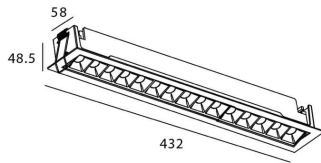

STAR-A Smart

Lavov Downlights from the family Star-A ,power 30 W and CRI 90 with an optic 15 degrees made in Die Cast Aluminum finished in black with a real lumen output of 2250lm and an efficiency of 75lm/W WIRELESS DIMMABLE .

Item code	86.DS31.5419.02
Product type	Indoor
Category	Downlights
Family	STAR
Subfamily	STAR-A Smart
Pictograms	

Scheme

Product	
Real power (W)	30
Real luminous flux (Lm)	2250
Luminous efficiency (Lm/W)	75
Beam angle (°)	15
Life time (h)	50000 h L80B10
IP	20
Electrical class insulation	Clas II
Colour	black
Control gear	DALI+wireless Casambi
Flicker Free	Yes
Light source	LED
Type of LED	SMD
Colour temperature (K)	4000
Colour consistency (SDCM)	SDCM<3
CRI	80