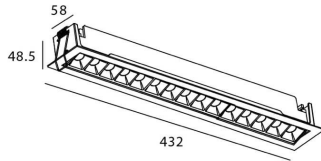

STAR-A Smart

Lavov Downlights from the family Star-A ,power 30 W and CRI 90 with an optic 15 degrees made in Die Cast Aluminum finished in black with a real lumen output of 2250lm and an efficiency of 75lm/W WIRELESS DIMMABLE .

Item code	86.DS31.5419.02
Product type	Indoor
Category	Downlights
Family	STAR
Subfamily	STAR-A Smart
Pictograms	

Scheme

Product	
Real power (W)	30
Real luminous flux (Lm)	2250
Luminous efficiency (Lm/W)	75
Beam angle (°)	15
Life time (h)	50000 h L80B10
IP	20
Electrical class insulation	Clas II
Colour	black
Control gear	DALI+wireless Casambi
Flicker Free	Yes
Light source	LED
Type of LED	SMD
Colour temperature (K)	4000
Colour consistency (SDCM)	SDCM<3
CRI	80