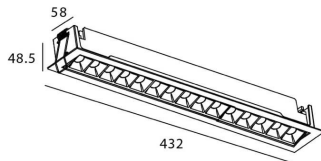

Scheme

Product

Real power (W) 30

Real luminous flux (Lm) 2250

Luminous efficiency (Lm/W) 75

Beam angle (°) 30

Life time (h) 50000 h L80B10

IP 20

Electrical class insulation Clas II

Colour White

Control gear DALI+wireless Casambi

Flicker Free Yes

Light source LED

Type of LED SMD

Colour temperature (K) 4000

Colour consistency (SDCM) SDCM<3

CRI 80