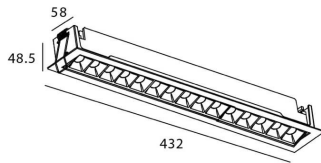

### STAR-A Smart

Lavov Downlights from the family Star-A ,power 30 W and CRI 90 with an optic 30 degrees made in Die Cast Aluminum finished in black with a real lumen output of 2250lm and an efficiency of 75lm/W WIRELESS DIMMABLE .

### Scheme

Product	
Real power (W)	30
Real luminous flux (Lm)	2250
Luminous efficiency (Lm/W)	75
Beam angle (°)	30
Life time (h)	50000 h L80B10
IP	20
Electrical class insulation	Clas II
Colour	black
Control gear	DALI+wireless Casambi
Flicker Free	Yes
Light source	LED
Type of LED	SMD
Colour temperature (K)	4000
Colour consistency (SDCM)	SDCM<3
CRI	80