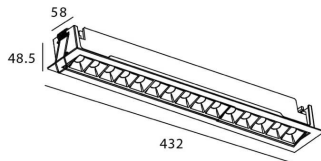

STAR-A Smart

Lavov Downlights from the family Star-A ,power 30 W and CRI 90 with an optic 30 degrees made in Die Cast Aluminum finished in black with a real lumen output of 2250lm and an efficiency of 75lm/W WIRELESS DIMMABLE .

Item code	86.DS31.5429.02
Product type	Indoor
Category	Downlights
Family	STAR
Subfamily	STAR-A Smart
Pictograms	

Scheme

Product	
Real power (W)	30
Real luminous flux (Lm)	2250
Luminous efficiency (Lm/W)	75
Beam angle (°)	30
Life time (h)	50000 h L80B10
IP	20
Electrical class insulation	Clas II
Colour	black
Control gear	DALI+wireless Casambi
Flicker Free	Yes
Light source	LED
Type of LED	SMD
Colour temperature (K)	4000
Colour consistency (SDCM)	SDCM<3
CRI	80