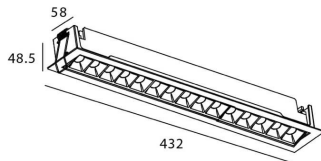

Scheme

Product

Real power (W) 30

Real luminous flux (Lm) 2250

Luminous efficiency (Lm/W) 75

Beam angle (°) 45

Life time (h) 50000 h L80B10

IP 20

Electrical class insulation Clas II

Colour White

Control gear DALI+wireless Casambi

Flicker Free Yes

Light source LED

Type of LED SMD

Colour temperature (K) 4000

Colour consistency (SDCM) SDCM<3

CRI 80