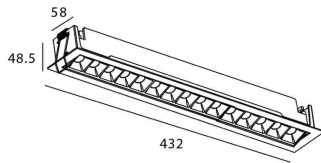

Scheme

Product

Real power (W) 30

Real luminous flux (Lm) 2250

Luminous efficiency (Lm/W) 75

Beam angle (°) 45

Life time (h) 50000 h L80B10

IP 20

Electrical class insulation Clas II

Colour black

Control gear DALI+wireless Casambi

Flicker Free Yes

Light source LED

Type of LED SMD

Colour temperature (K) 4000

Colour consistency (SDCM) SDCM<3

CRI 80