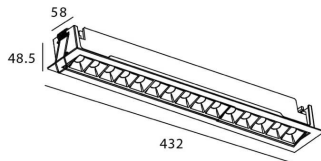

STAR-A Smart

Lavov Downlights from the family Star-A ,power 30 W and CRI 90 with an optic 45 degrees made in Die Cast Aluminum finished in black with a real lumen output of 2250lm and an efficiency of 75lm/W WIRELESS DIMMABLE .

Item code	86.DS31.5439.02
Product type	Indoor
Category	Downlights
Family	STAR
Subfamily	STAR-A Smart
Pictograms	

Scheme

Product	
Real power (W)	30
Real luminous flux (Lm)	2250
Luminous efficiency (Lm/W)	75
Beam angle (°)	45
Life time (h)	50000 h L80B10
IP	20
Electrical class insulation	Clas II
Colour	black
Control gear	DALI+wireless Casambi
Flicker Free	Yes
Light source	LED
Type of LED	SMD
Colour temperature (K)	4000
Colour consistency (SDCM)	SDCM<3
CRI	80