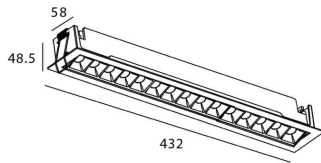

STAR-A Smart

Lavov Downlights from the family Star-A ,power 30 W and CRI 90 with an optic 45 degrees made in Die Cast Aluminum finished in black with a real lumen output of 2250lm and an efficiency of 75lm/W WIRELESS DIMMABLE .

Item code	86.DS31.5439.02
Product type	Indoor
Category	Downlights
Family	STAR
Subfamily	STAR-A Smart
Pictograms	

Scheme

Product	
Real power (W)	30
Real luminous flux (Lm)	2250
Luminous efficiency (Lm/W)	75
Beam angle (°)	45
Life time (h)	50000 h L80B10
IP	20
Electrical class insulation	Clas II
Colour	black
Control gear	DALI+wireless Casambi
Flicker Free	Yes
Light source	LED
Type of LED	SMD
Colour temperature (K)	4000
Colour consistency (SDCM)	SDCM<3
CRI	80