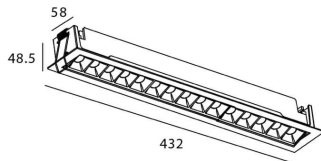

STAR-A Smart

Lavov Downlights from the family Star-A ,power 30 W and CRI 90 with an optic Wall Washer made in Die Cast Aluminum finished in black with a real lumen output of 2250lm and an efficiency of 75lm/W WIRELESS DIMMABLE .

Item code	86.DS31.5449.02
Product type	Indoor
Category	Downlights
Family	STAR
Subfamily	STAR-A Smart
Pictograms	

Scheme

Product	
Real power (W)	30
Real luminous flux (Lm)	2250
Luminous efficiency (Lm/W)	75
Beam angle (°)	Wall Washer
Life time (h)	50000 h L80B10
IP	20
Electrical class insulation	Clas II
Colour	black
Control gear	DALI+wireless Casambi
Flicker Free	Yes
Light source	LED
Type of LED	SMD
Colour temperature (K)	4000
Colour consistency (SDCM)	SDCM<3
CRI	80