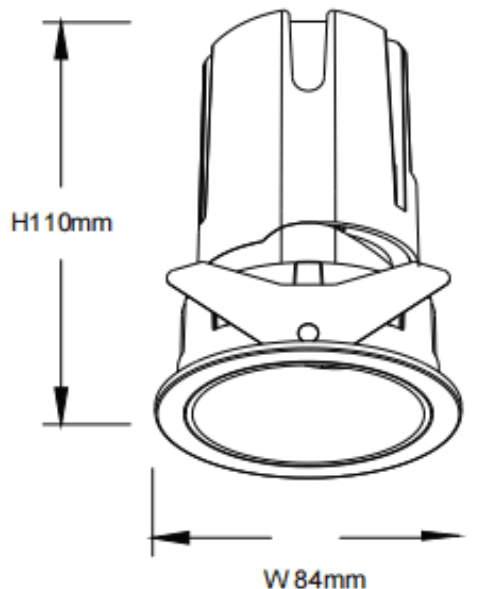

ZENITH IP65R Smart

Lavov downlight from the family ZENITH IP65R Smart with a power of 20W and a 12 degrees beam angle. CCT 3000K. White color. With a total lumen output of 1600lm and a luminous efficacy of 80lm/W. Made in Die Cast Aluminum. IP65 degree of protection. Class II isolation. DALI+wireless Casambi driver. UGR19. CRI90.

Dimensions

Product dimensions (mm) **Φ84*110**

Scheme

Item code	86.DS84.1319.01
Product type	Indoor
Category	Downlights
Family	ZENITH
Subfamily	ZENITH IP65R Smart
Pictograms	

Product	
Real power (W)	20
Real luminous flux (Lm)	1600
Luminous efficiency (Lm/W)	80
Beam angle (°)	12
Life time (h)	50000 h L80B10
IP	65
Electrical class insulation	Clas II
Colour	White
U. G. R	19
Control gear included	Yes
Control gear	DALI+wireless Casambi
Flicker Free	Yes
Light source	LED
Type of LED	COB
Colour temperature (K)	3000
Colour consistency (SDCM)	SDCM<3
CRI	80