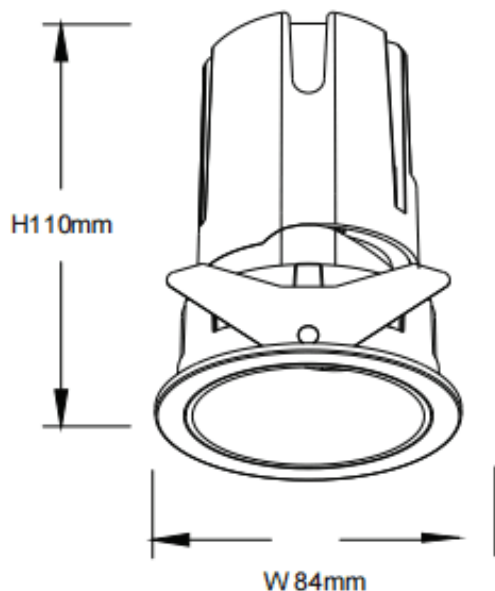

ZENITH IP65R Smart

Lavov downlight from the family ZENITH IP65R Smart with a power of 20W and a 24 degrees beam angle. CCT 3000K. White color. With a total lumen output of 1600lm and a luminous efficacy of 80lm/W. Made in Die Cast Aluminum. IP65 degree of protection. Class II isolation. DALI+wireless Casambi driver. UGR19. CRI90.

Dimensions

Product dimensions (mm) **Φ84*110**

Scheme

Item code	86.DS84.1329.01
Product type	Indoor
Category	Downlights
Family	ZENITH
Subfamily	ZENITH IP65R Smart
Pictograms	

Product	
Real power (W)	20
Real luminous flux (Lm)	1600
Luminous efficiency (Lm/W)	80
Beam angle (°)	24
Life time (h)	50000 h L80B10
IP	65
Electrical class insulation	Clas II
Colour	White
U. G. R	19
Control gear included	Yes
Control gear	DALI+wireless Casambi
Flicker Free	Yes
Light source	LED
Type of LED	COB
Colour temperature (K)	3000
Colour consistency (SDCM)	SDCM3
CRI	80